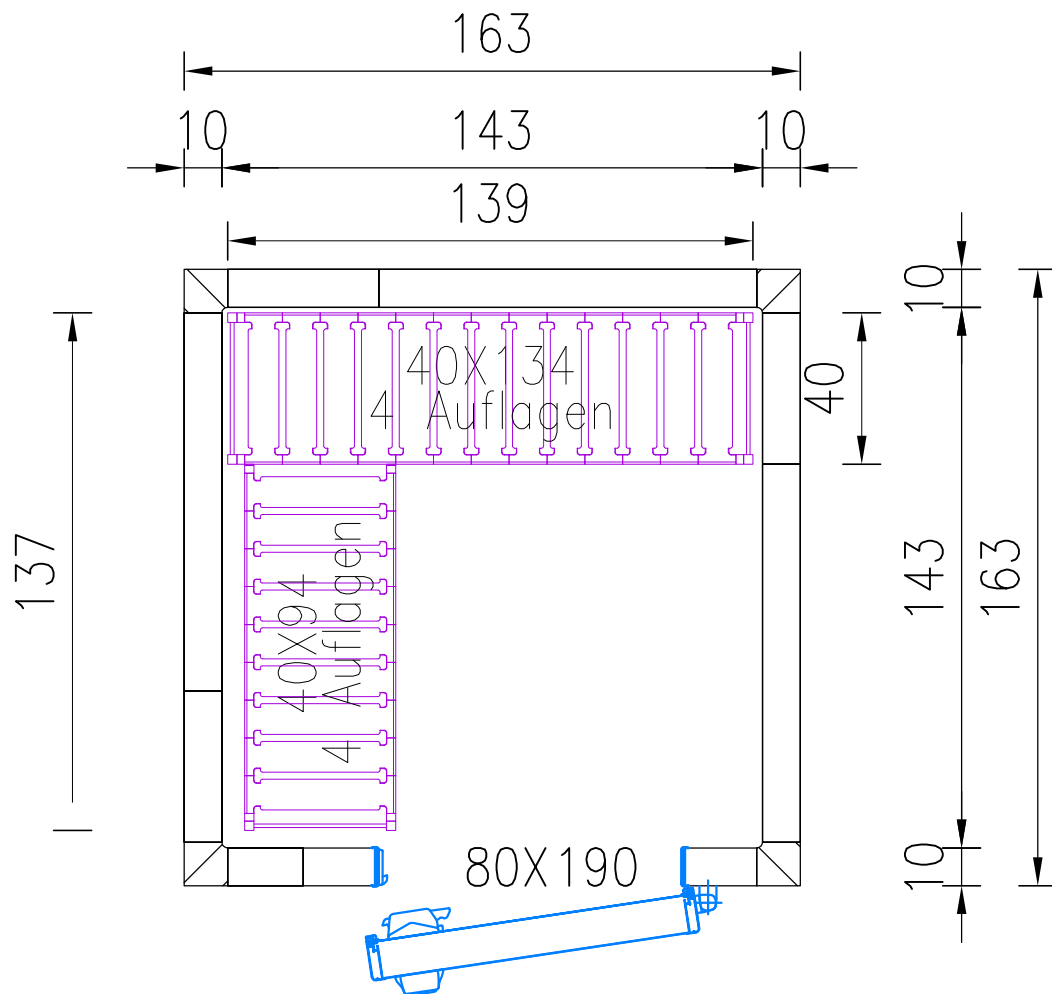

WAND PANEELE
 INN H 203
 AUSS H 223 CM

WAND PANEELE
 INN H 203
 AUSS H 223 CM