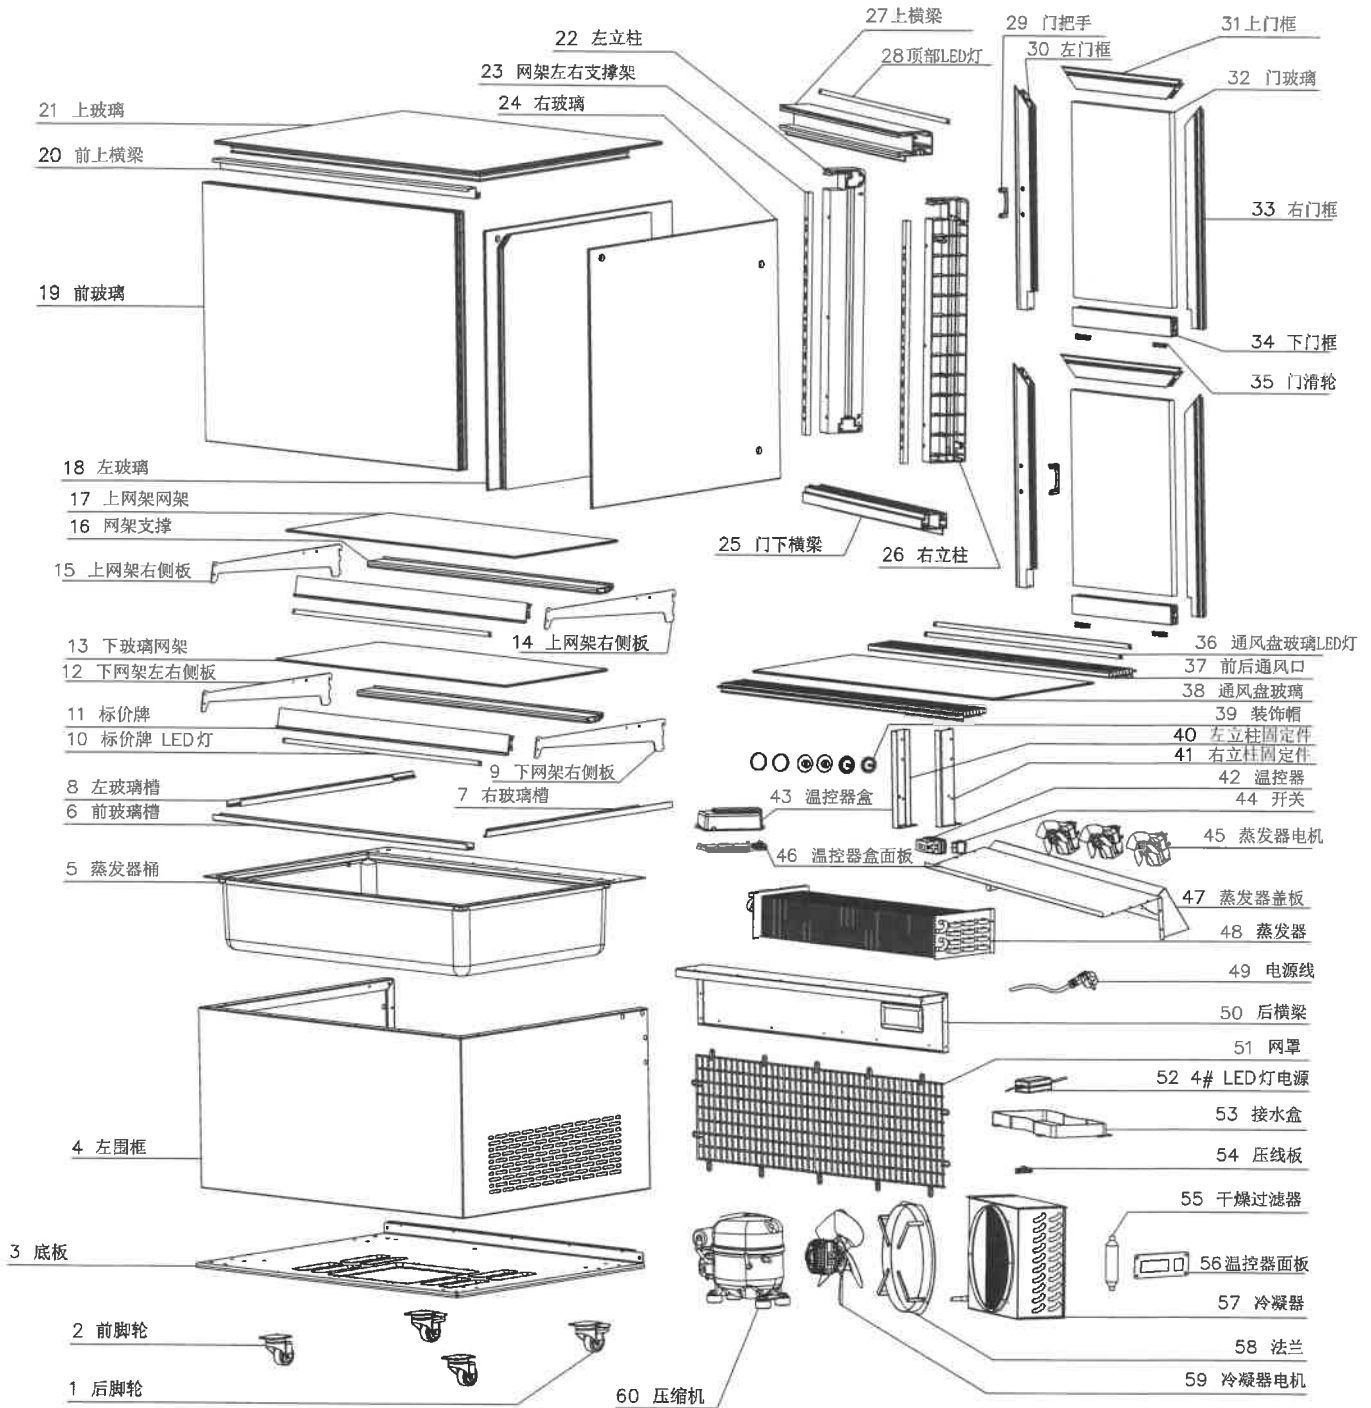

EXPLOSIONSZEICHNUNG

KBS Gastrotechnik GmbH – Schoßbergstraße 26 – 65201 Wiesbaden

No	Description
1	Rear swivel castor with brake
2	Swivel front castor without brake
3	Bottom plate
4	Cover
5	evaporator Insulation
6	Front glass fixer
7	Right glass fixer
8	Left glass fixer
9	Right bottom shelf holder
10	Metal price tags LED
11	Metal price tags
12	Left bottom shelf holder
13	Bottom glass shelf
14	Right top shelf holder
15	Left top shelf holder
16	Metal shelf support
17	Top glass shelf
18	Left class
19	Front class
20	Top class shelf
21	Top class
22	Left pole

设计:

审核:

批准:

No	Description
23	Shelf holder
24	Right glass
25	Top frame
26	Bottom frame
27	Right pole
28	Top LED
29	Door handle
30	Left doorframe
31	Top Upper door frame
32	Door glass
33	Right doorframe
34	Bottom door frame
35	Door slidewheel
36	Bottom black glass frame LED
37	Air In/outlet
38	Bottom black glass frame
39	Screw cover
40	Pole fixer(left)
41	Pole fixer(right)
42	Control
43	Thermostat Lid
44	Switch

No	Description
45	Evaporator motor
46	Thermostat base
47	Evaporator cover
48	Evaporator
49	Power cord
50	Rear frame
51	Back grill
52	4# LED driver
53	Water tray
54	Power cord fixer
55	Driver filter
56	Control Panel
57	Condenser
58	Fan bracket
59	Condenser Fan Motor
60	Compressor