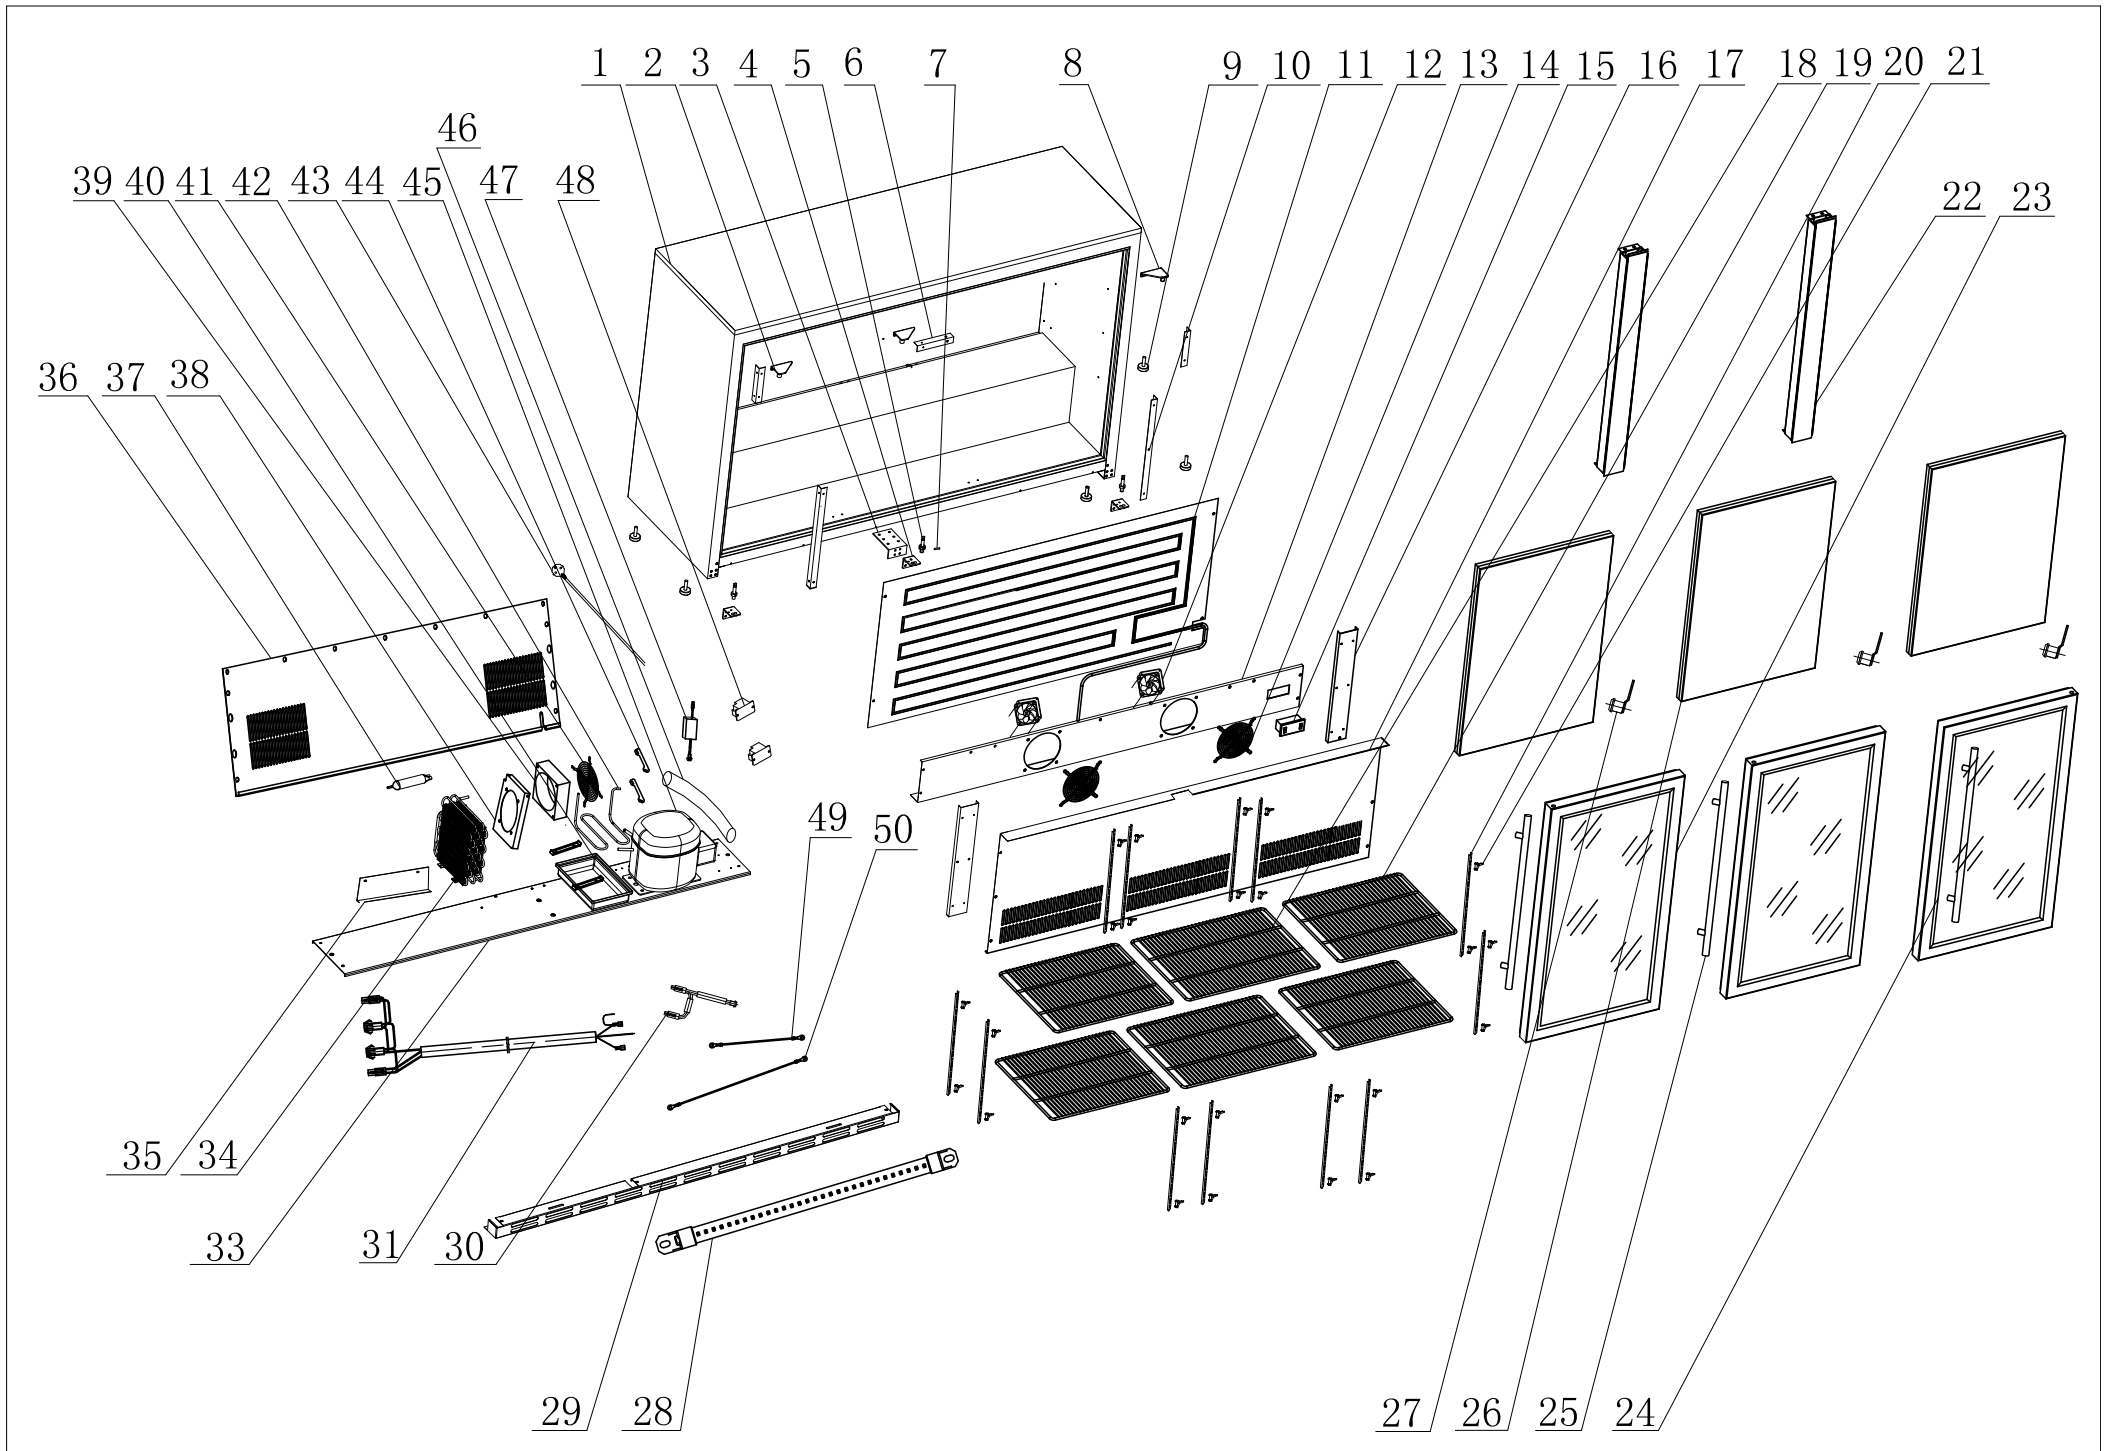

EXPLOSIONSZEICHNUNG

KBS Gastrotechnik GmbH – Schoßbergstraße 26 – 65201 Wiesbaden

serial no	name	material no	qty
1	cabinet	C3B86501000	1
2	left door top hinge	C390F04010	2
3	middle door hinge mounting plate	C390F04013	1
4	bottom door hinge	C480004005	3
5	bottom door axes	C390F04008	3
6	evaporator fixed plate	C390F05005	3
7	stopper	C800004009	3
8	right door top hinge	C390F04011	1
9	feet	SS10005037	6
10	evaporator fixed plate	C390F05007	2
11	evaporator	C390F05001	1
12	evaporator fan	C390F05B02	2
13	evapoartor fan installation plate	C390F05004	1
14	evapoartor fan case	C390F05003	2
15	controller	C284006004	1
16	shelf stiffening plate	C390F05008	2
17	evaporator cover	C390F05006	1
18	shelf	C284009005	2
19	middle shelf	C390F09A05	4
20	shelf ladder	C390F05015	12
21	shelf clip	C390F05016	25
22	middle post	C3B86508000	2
23	left door	C386F04C01	2
24	right door	C386F04C02	1
25	handle	C386504J15	3
26	door gasket	C390F04003	3
27	lock	C390F04014	3
28	LED light in cabinet	C480006002	1
29	kick plate	C390F05035	1
30	double fan connect wiring	C800006007	1
31	relay cable	C390F06B09	1

32			
33	compressor base plate	C390F05017	1
34	condenser	C390F05021	1
35	back plate	C390F05031	1
36	back grill	C384A05036	1
37	dryer filter	C600005029	1
38	condenser fan installation plate	C290F05022	1
39	condenser fan	C290F05B23	1
40	compressor drip tray	C386F05025	1
41	condenser fan case	C290F05024	1
42	heating tube	C390F05026	1
43	power cable	C390F06D06	1
44	compressor fixed plate	C800005020	2
45	compressor	C390F05018	1
46	drain-pipe	C390F05009	1
47	switching power	SC7006A12	1
48	relay	C284006004	2
49	ground lead	C284006JDX-1	1
50	ground lead	C284006JDX-3	1