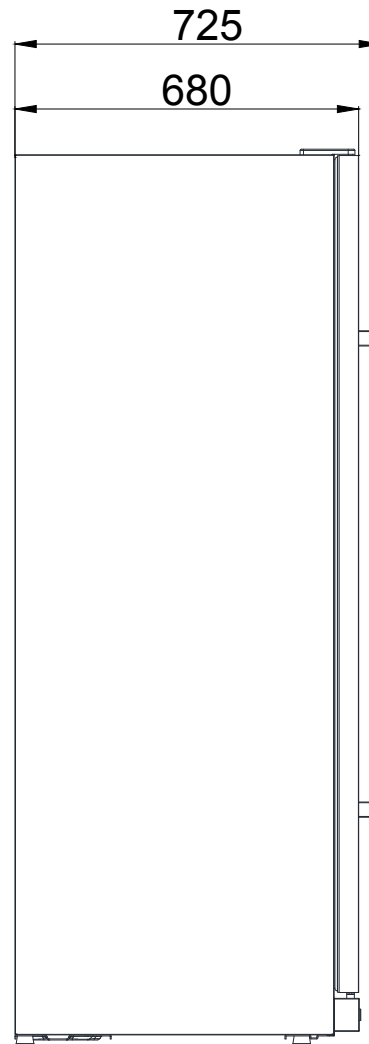

Vino 440

Unit:mm

Front View

Side View

Back View

Nov.05, 2012