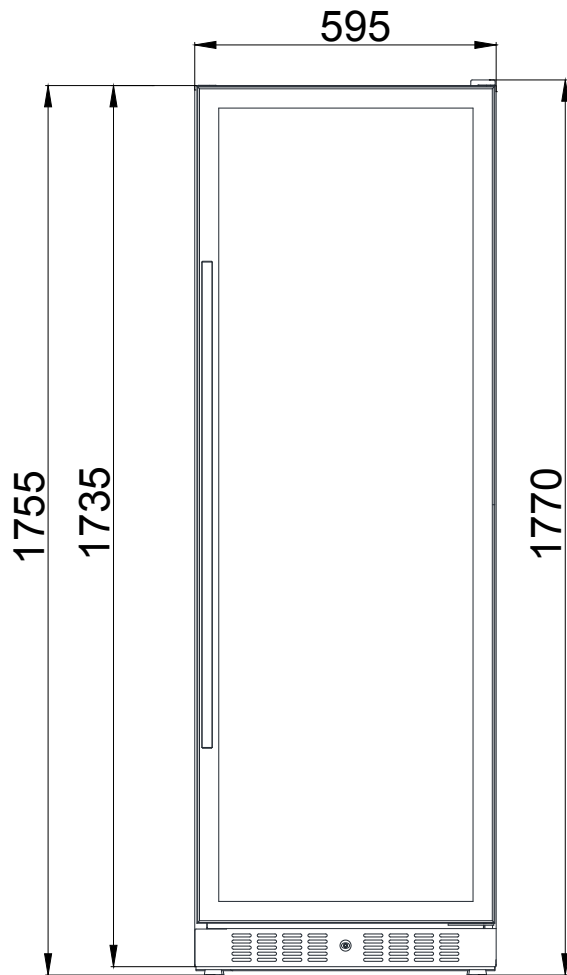

Vino 440

Unit:mm

Front View

Side View

Back View

Nov.05, 2012