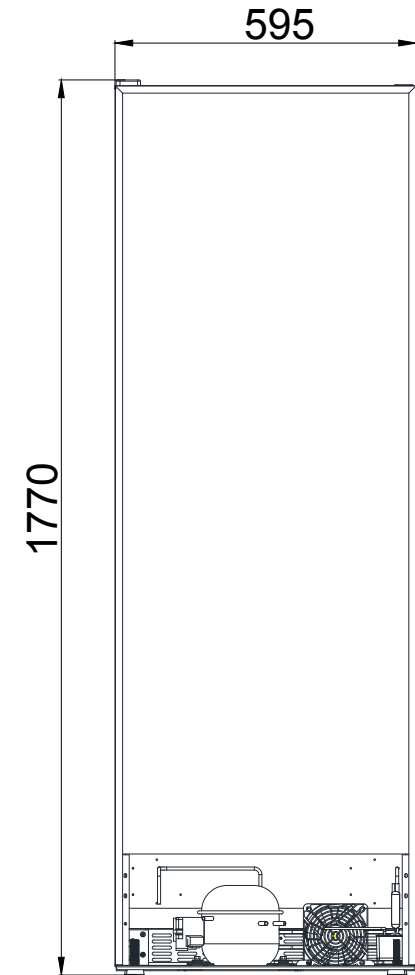

Vino 440

Unit:mm

Front View

Side View

Back View

Nov.05, 2012