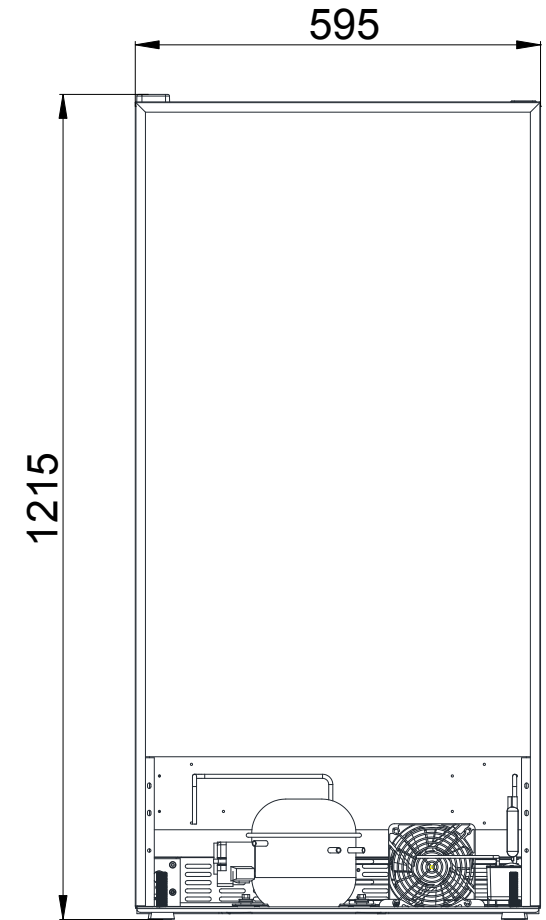

Vino 280

Unit:mm

Front View

Side View

Back View

Nov.05, 2012