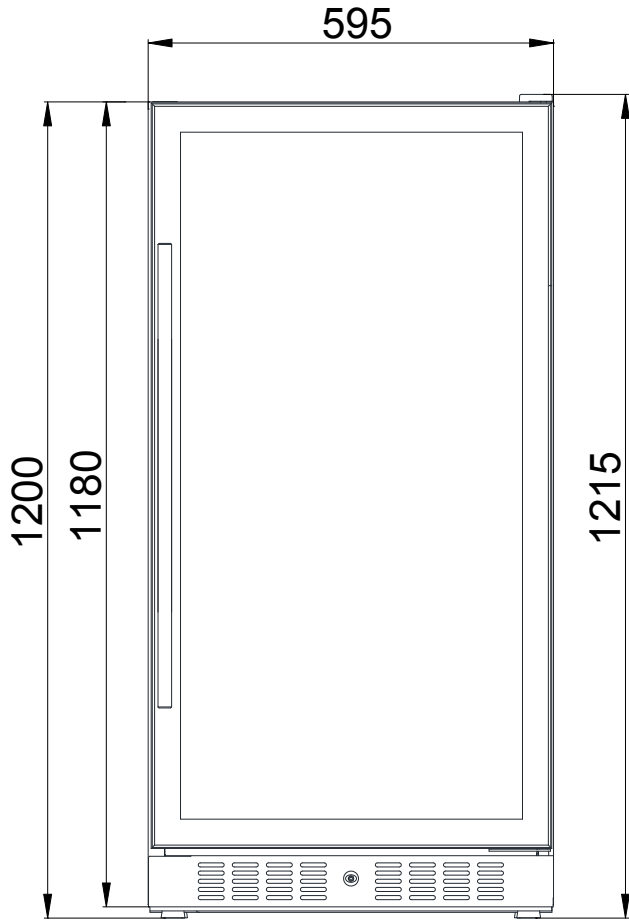

# Vino 280

Unit:mm

## Front View

## Side View