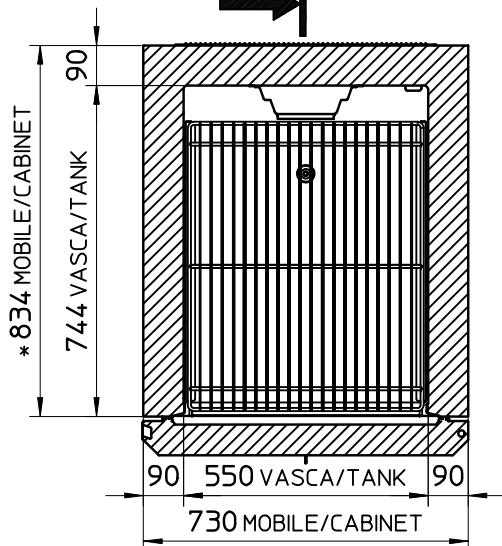

* 834 MOBILE/CABINET

90 744 VASCA/TANK

90 550 VASCA/TANK 90

730 MOBILE/CABINET

* CUSTOMIZATION AREA

MAX DIMENSION	mm	730x954x1985 h
GROSS CAPACITY	dmc	600
NET CAPACITY	dmc	451
NET WEIGHT	kg	-
GROSS WEIGHT	Kg	-
PACKED DIMENSION	mm	770x960x2150 h