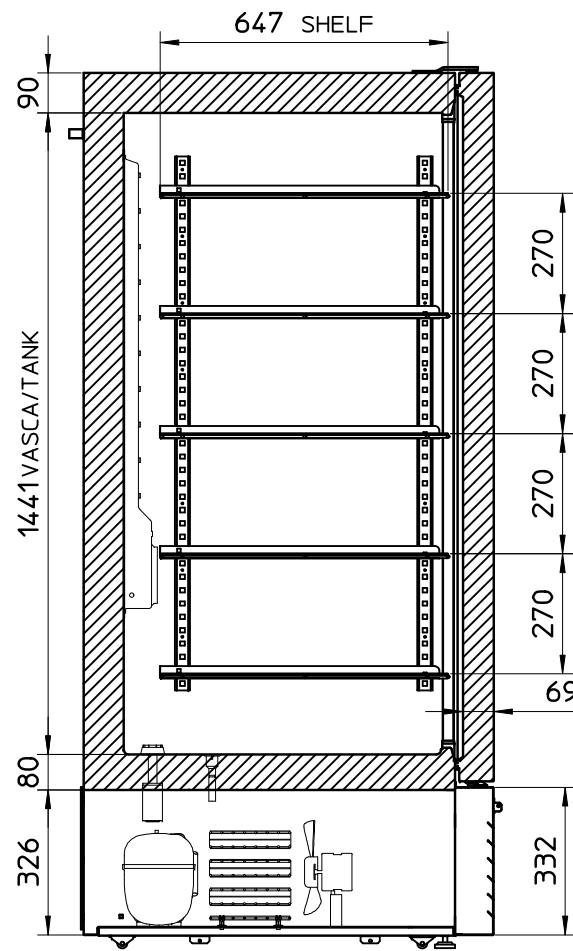

* 1937 MOBILE/CABINET

33 834 87

954 MAX DIMENSION

647 SHELF

90

1441 VASCA/TANK

270

270

90 744 VASCA/TANK

90 550 VASCA/TANK 90

730 MOBILE/CABINET

* CUSTOMIZATION AREA

MAX DIMENSION	mm	730x954x1985 h
GROSS CAPACITY	dmc	600
NET CAPACITY	dmc	451
NET WEIGHT	kg	-
GROSS WEIGHT	Kg	-
PACKED DIMENSION	mm	770x960x2150 h