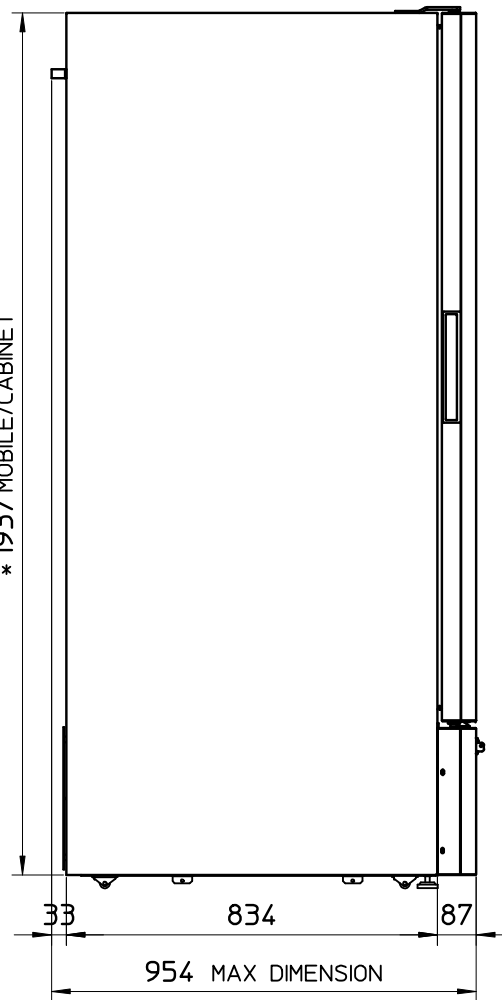

* 1937 MOBILE/CABINET

33 834 87

954 MAX DIMENSION

647 SHELF

90

1441 VASCA/TANK

270

270

90 744 VASCA/TANK

90 550 VASCA/TANK 90

730 MOBILE/CABINET

* CUSTOMIZATION AREA

MAX DIMENSION	mm	730x954x1985 h
GROSS CAPACITY	dmc	600
NET CAPACITY	dmc	451
NET WEIGHT	kg	-
GROSS WEIGHT	Kg	-
PACKED DIMENSION	mm	770x960x2150 h