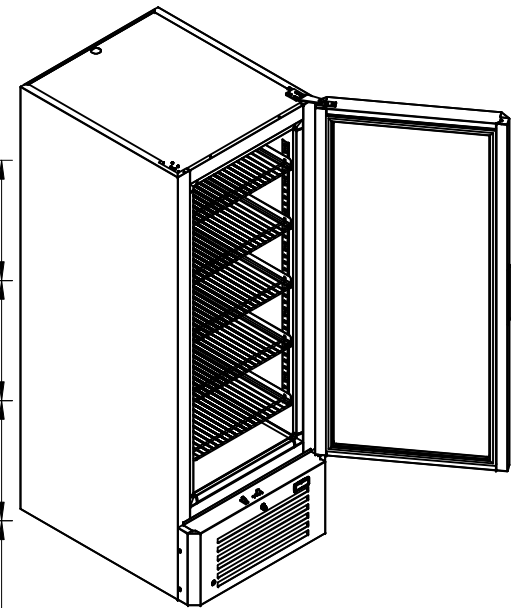

* 1937 MOBILE/CABINET

33 834 87

954 MAX DIMENSION

647 SHELF

90

1441 VASCA/TANK

270

270

270

270

270

69

80

326

332

* 834 MOBILE/CABINET

90 744 VASCA/TANK

90 550 VASCA/TANK 90

730 MOBILE/CABINET

* CUSTOMIZATION AREA

MAX DIMENSION	mm	730x954x1985 h
GROSS CAPACITY	dmc	600
NET CAPACITY	dmc	451
NET WEIGHT	kg	-
GROSS WEIGHT	Kg	-
PACKED DIMENSION	mm	770x960x2150 h