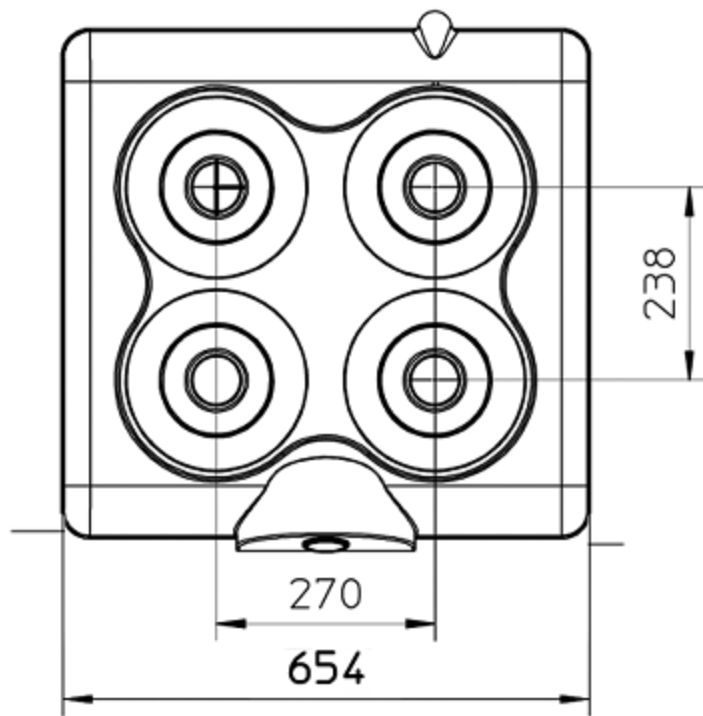

ONLY FOR ICE CREAM  
CONTAINERS DIAMETER 200

N°4+4 (STORAGE)  
ICE CREAM CONTAINERS