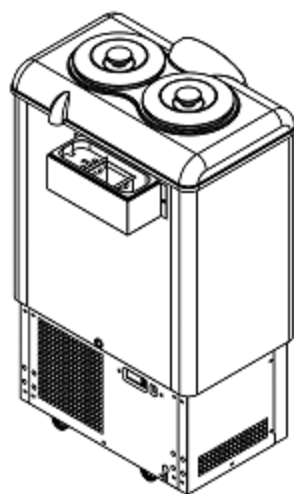

SCOOP WASHER OPTIONAL

\* CUSTOMIZATION AREA

ONLY FOR ICE CREAM  
CONTAINERS DIAMETER 200