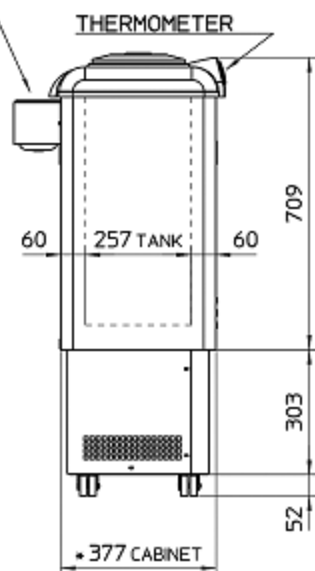

SCOOP WASHER OPTIONAL

\* CUSTOMIZATION AREA

ONLY FOR ICE CREAM  
CONTAINERS DIAMETER 200