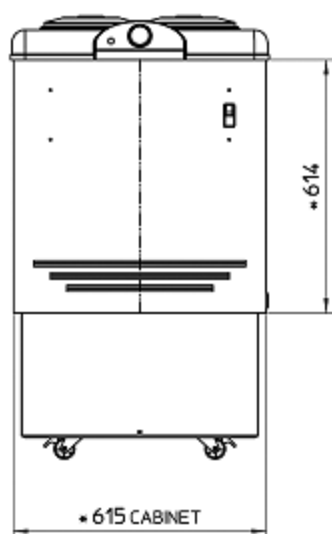

SCOOP WASHER OPTIONAL

\* CUSTOMIZATION AREA

ONLY FOR ICE CREAM  
CONTAINERS DIAMETER 200