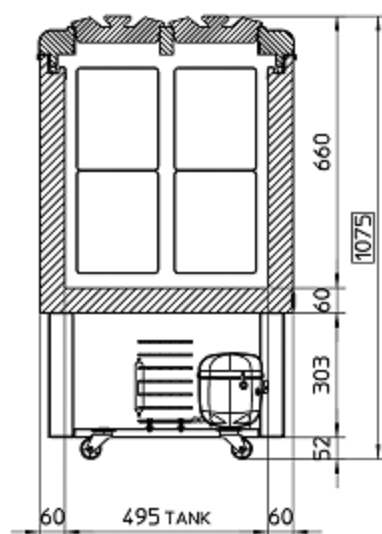

SCOOP WASHER OPTIONAL

\* CUSTOMIZATION AREA

ONLY FOR ICE CREAM  
CONTAINERS DIAMETER 200