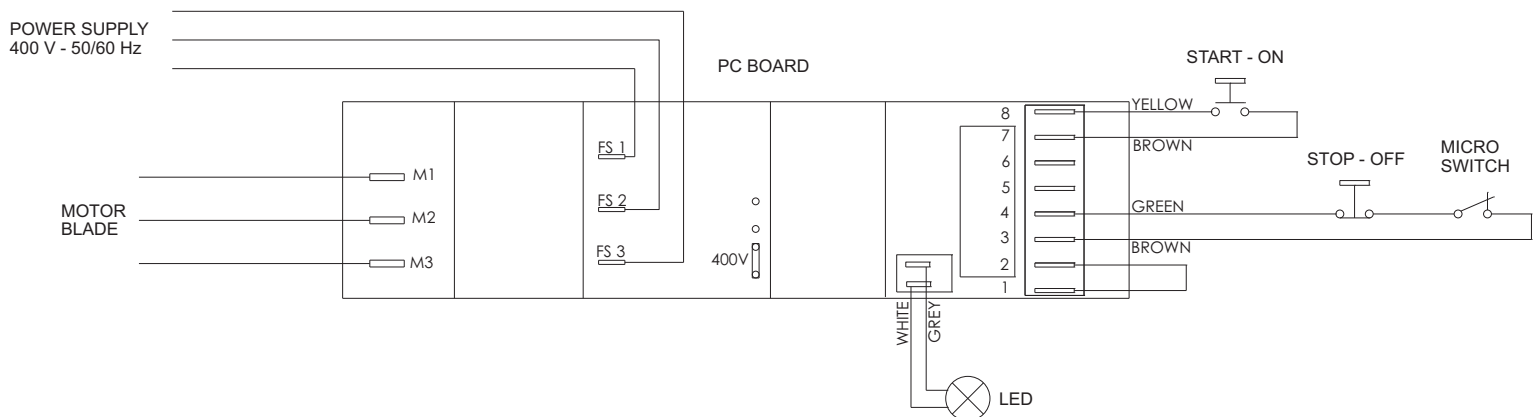

SCHEMA ELETTRICO TRIFASE 400V / 400V THREE-PHASE WIRING DIAGRAM