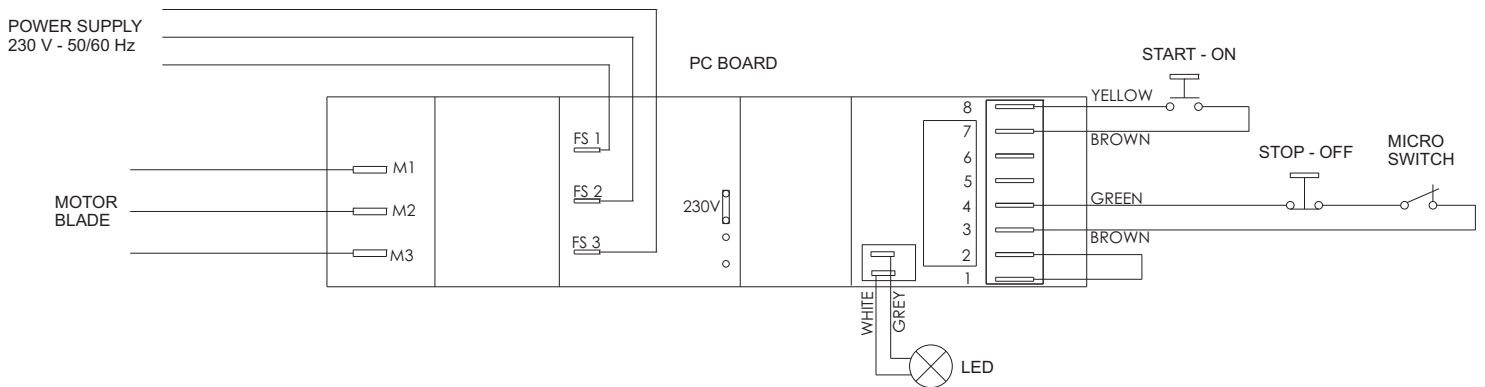

SCHEMA ELETTRICO TRIFASE 230V / 230V THREE-PHASE WIRING DIAGRAM