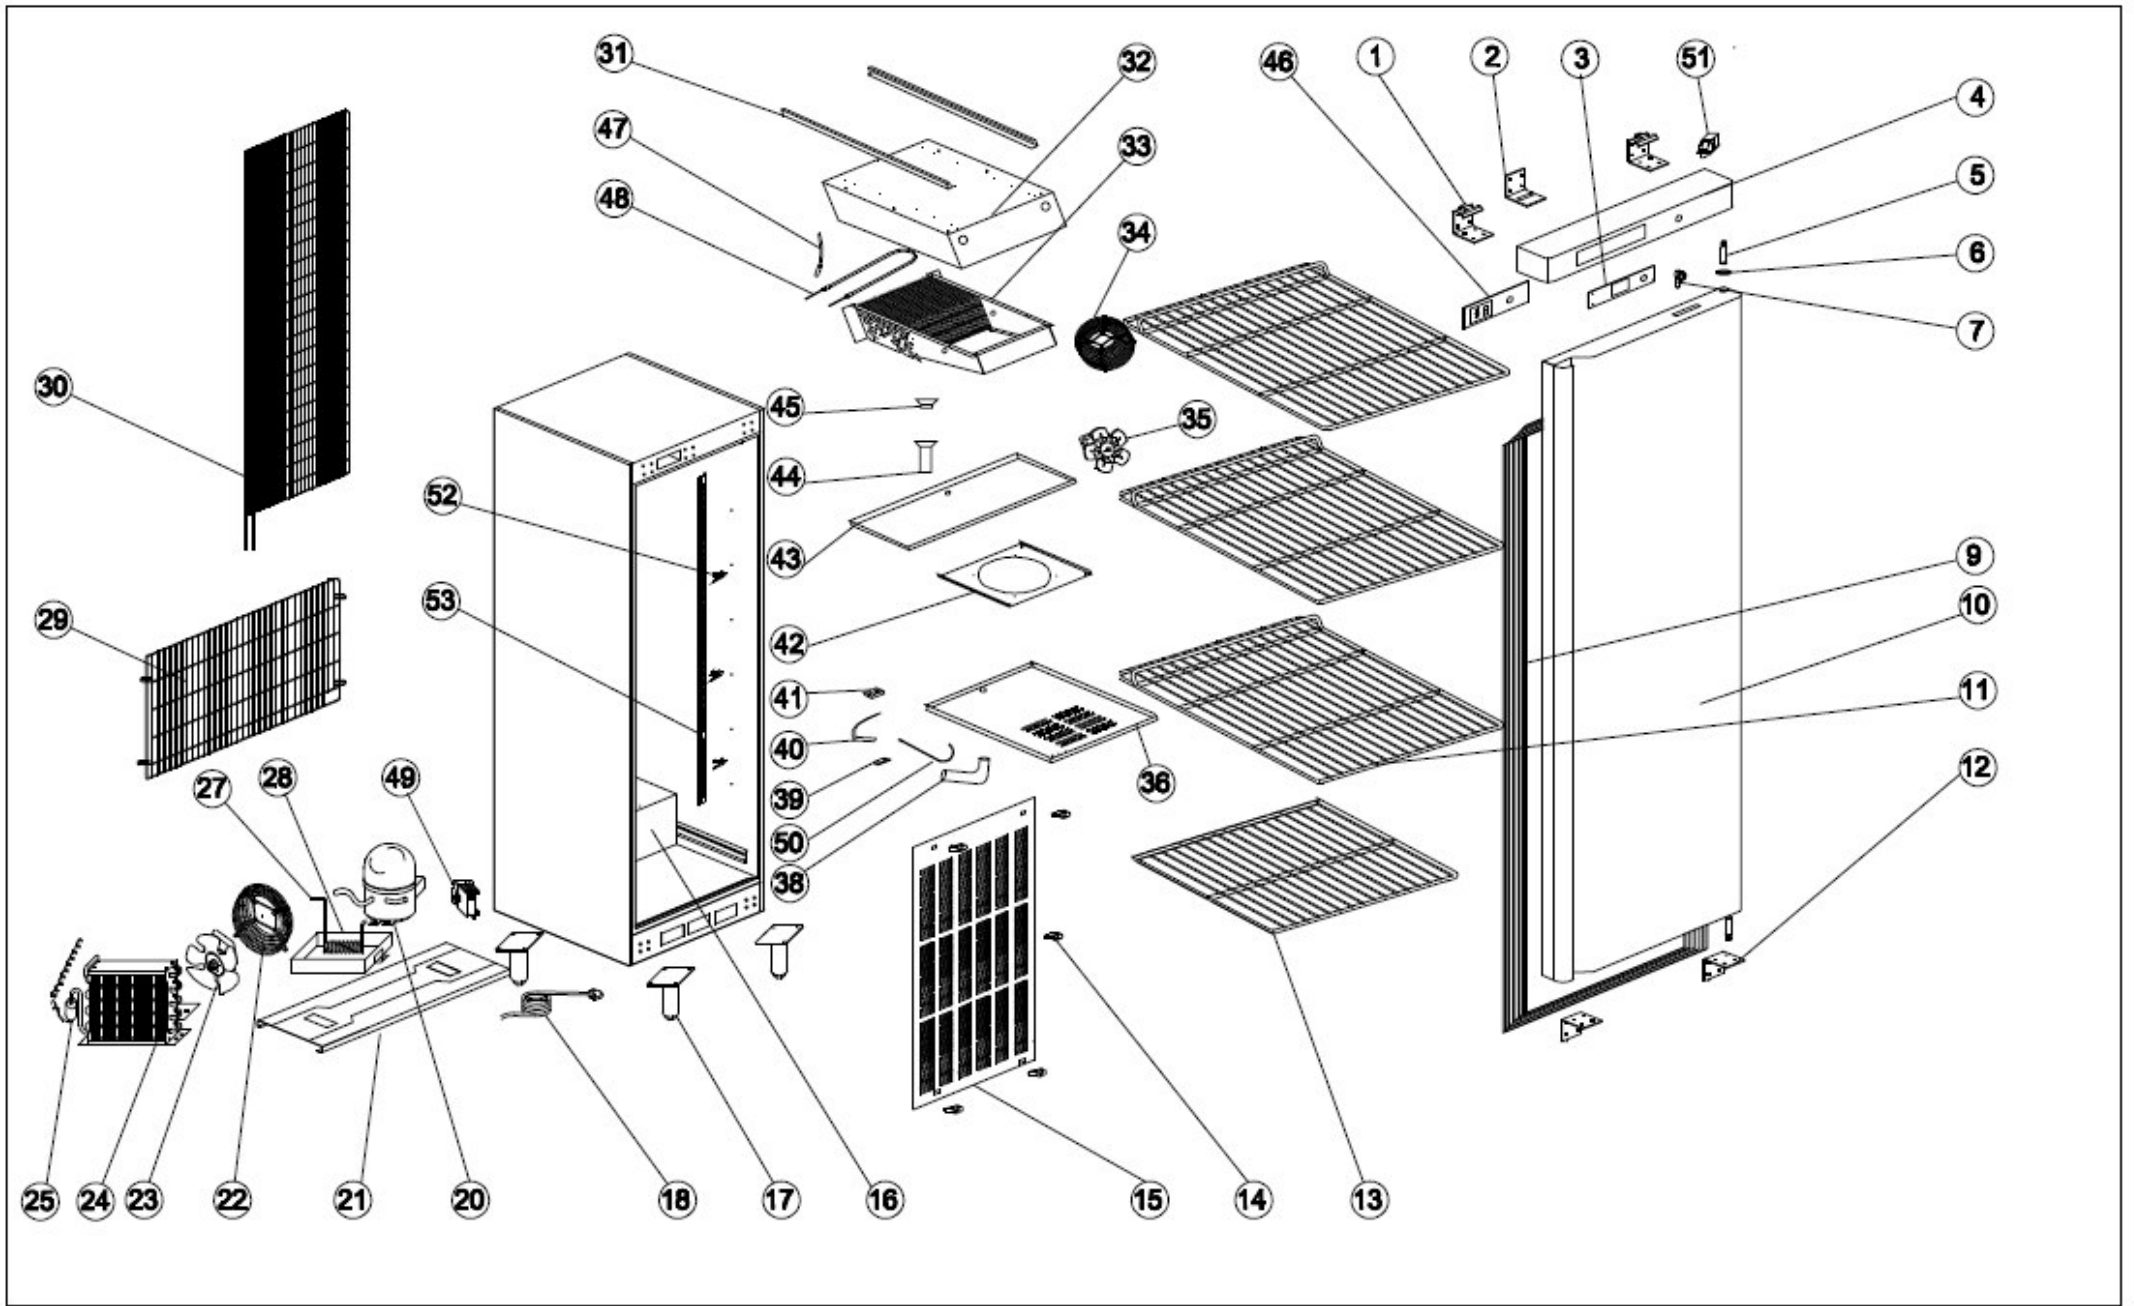

Explosionszeichnung

Tiefkühlschrank
KBS 702 TKU

KBS Gastrotechnik GmbH - Johannes-Kepler-Str. 14 - 55129 Mainz

SPARE PARTS LIST

NO	CODE	NAME	MODEL	QTY	MATERIAL	REMARK
1	HR25ES.01	UP HINGE		2PCS		
2	HR25ES.02	HOOK OF LOCK		1PC		
3	HR600.09	THERMOSTAT		1PC	PLASTIC	
4	HR25ES.03	FRONT PANEL SUPPORT		1PC		
5	HF600.19	HINGE AXIS	Φ7	2PCS		
6	GN2100TN.07	BUSHING		1PC		
7	GN650TN.86	LOCK		1PC		
9	HR25ES.04	GASKET		1PC		
10	HR25ES.05	DOOR		1PC		
11	HR500.03	SHELF		3PCS		
12	HR25ES.06	DOWN HINGE		2PCS		
13	HR25ES.07	BOTTOM SHELF		1PC		
14	HR600.06	EVAPORATOR FIXER		5PCS		
15	HR25ES.08	AIR FLOW CONDUCT		1PC		
16	HF25ES.09	BODY		1PC		
17	HR700.02	FEET		4PCS		
18	S900.47	PLUG		1PC		
20	G-HF700.01	COMPRESSOR	SC15CNX.2	1PC		
21	HR25ES.11	UNITE BOARD		1PC		
22	GN650BT.10	BASKET GUARD		1PC	COATED	
23	S900.37	CONDENSER FAN	BD01-01/A73	1PC		
24	TUC27F.09	CONDENSER		1PC		
25	GN1410TN.14	FILTER DRIER	25g	1PC	XH-9	
26	TUC48F.10	CAPILLARY	Φ0.9*2000	1PC	COPPER	
27	TUC27.19	EVAPORATE PIPE	Φ6*0.75	1PC	COPPER	
28	TUC27.20	WATER BOX		1PC	STAINLESS	
29	HR25ES.12	UNITE ROOM GRILLS		1PC		
30	HR25ES.13	CONDENSER		1PC		
31	HR25ES.14	EVAPORATOR FIXED BOARD SUPPORT		1PAIR		
32	HR25ES.15	FIXED BOARD OF EVAPORATOR		1PC	STAINLESS	
33	HR25ES.16	EVAPORATOR		1PC		
34	GN140TN.04	WALL RING		1PC		
35	GN650BT.11	EVAPORATOR FAN	CA03-511-200	1PC		
36	HR25ES.17	EVAPORATOR FAN COVER		1PC		
38	D420.40	WATER PIPE		1PC		
39	S900.31	SENSOR FIXED CLIP		1PC		

40	S900.32	SENSOR		1PC		
41	GN650TN.17	PROBE PADDING		1PC	STAINLESS	
42	HR25ES.18	EVAPORATOR FAN GLIDPORE		1PC		
43	HR25ES.19	EVAPORATOR WATER PIPE		1PC		
44	D420D.14	INTERNAL WATER PIPE PIPE		1PC	PLASTIC	
45	D420D.13	OUTSIDE WATER PIPE PIPE		1PC	PLASTIC	
46	HF600.07	THERMOSTAT	LTC-24HT	1PC		
47	GN650BT.04	PROTECTOR FOR HEATING ELEMENT	10A/65°C 10A/ 65°C	1PC		
48	HF700.01	DEFFROST HEATING ELEMENT		1PC		
49	D420D.15	CONTACTOR		1PC		
50	GN60BT.02	WATER PIPE HEATER		1PC		
51	HR25ES.20	DOOR SWITCH		1PC		
52	G350.08	SHELF CLIP		12PCS		
53	HR500.06	SUPPORT		4PCS		