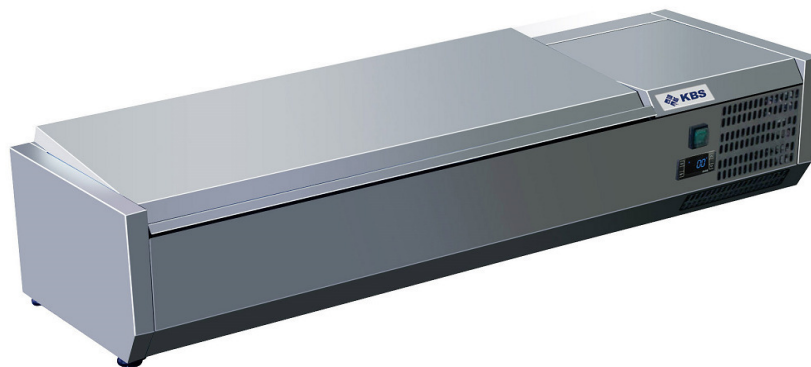

Explosionszeichnung

Kühlaufsatz
RX 1810

KBS Gastrotechnik GmbH - Johannes-Kepler-Str. 14 - 55129 Mainz

Spare Parts list of VRX1800/380

N0.	CODE	NAME	MODEL	QUANTITY	MATERIAL	REMARK
01	S900.13	FEET		4PCS	PLASTIC	
02	PS300.12	COVER HINGE		2PCS	STAINLESS	
03	S900.28	COVER HINGE AXIS		4PCS	STAINLESS	
04	S900.29	STRENGTHENING BOARD		2PCS	STAINLESS	
05	VRX38/18.S	SS/COVER		1PC	STAINLESS	
11	VRX38.10	UNIT ROOM COVER		1PC	STAINLESS	
12	S900.44	FILTER DRIER	20g	1PC	XH-9	
13	S900.36	DISCHARGE TUBE	Φ6	1PC	COPPER	
14	VRX.11	CONDENSER	1/5HP	1PC	COPPER/AL	
15	S900.03	PLASTIC CAP	Φ13	9PCS	PLASTIC	
16	VRX38.12	SIDE COVER		1PC	STAINLESS	
18	S900.48	JUNCTION BOX		1		
19	S900.47	PLUG	LT312/1.5MM ² x3G	1PC		
20	VRX38.14	UNIT BOARD		1	ZINCFY STEEL	
21	S900.34	CONDENSER FAN	SA1238A2	1PC		
22	S900.39	SUCTION TUBE	Φ8	1PC	COPPER	
24	VRX.18	COMPRESSOR	OF789	1PC		
25	VRX.15	CAPILLARY	Φ2.3x0.8x2000	1PC	COPPER	
26	S900.01	MAIN SWITCH	DRH-2415-3	1PC		
27	S900.02	THERMOSTAT	XR20C	1PC		
29	VRX38/18.17	BODY		1PC		