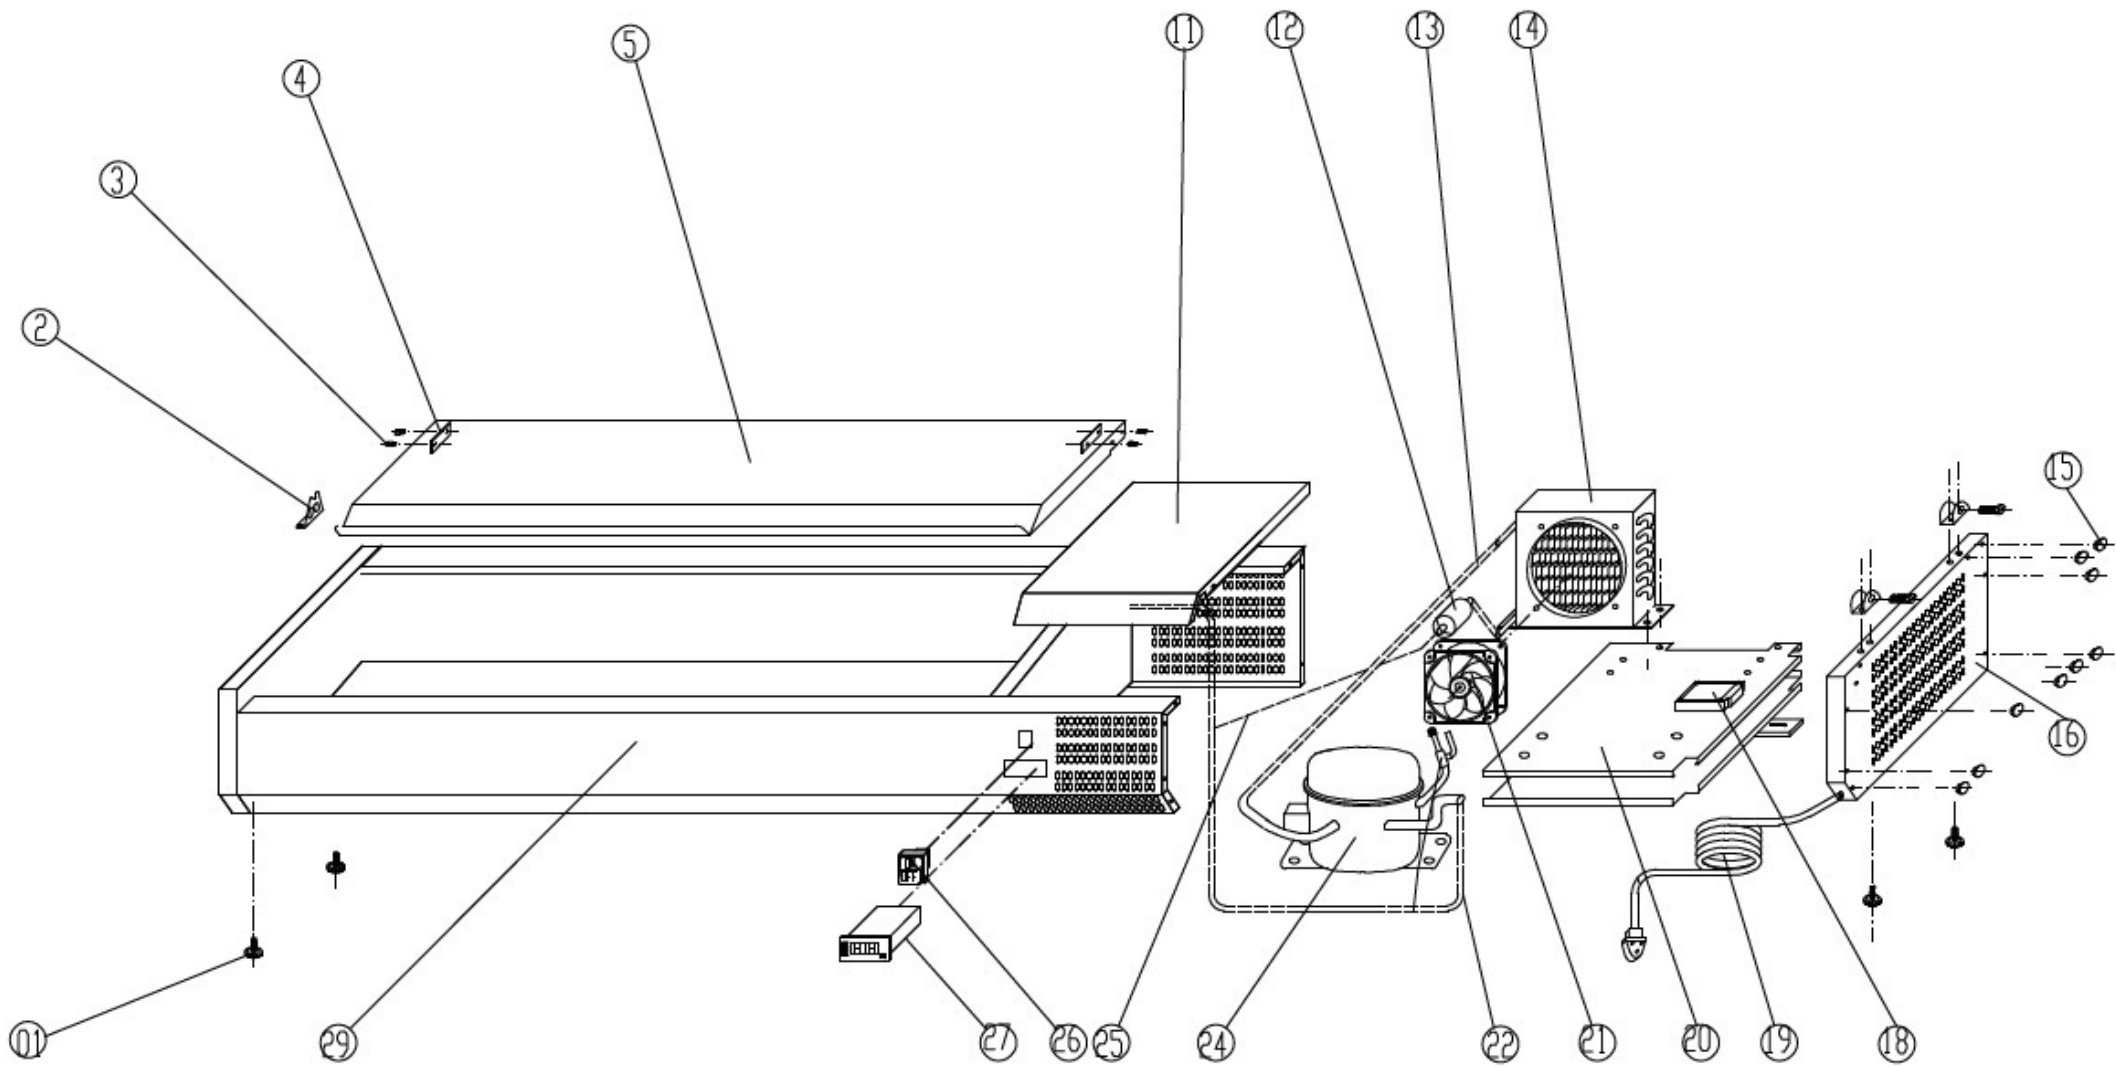

Explosionszeichnung

Kühlaufsatz
RX 1810

KBS Gastrotechnik GmbH - Johannes-Kepler-Str. 14 - 55129 Mainz

Spare Parts list of VRX1800/380

N0.	CODE	NAME	MODEL	QUANTITY	MATERIAL	REMARK
01	S900.13	FEET		4PCS	PLASTIC	
02	PS300.12	COVER HINGE		2PCS	STAINLESS	
03	S900.28	COVER HINGE AXIS		4PCS	STAINLESS	
04	S900.29	STRENGTHENING BOARD		2PCS	STAINLESS	
05	VRX38/18.S	SS/COVER		1PC	STAINLESS	
11	VRX38.10	UNIT ROOM COVER		1PC	STAINLESS	
12	S900.44	FILTER DRIER	20g	1PC	XH-9	
13	S900.36	DISCHARGE TUBE	Φ6	1PC	COPPER	
14	VRX.11	CONDENSER	1/5HP	1PC	COPPER/AL	
15	S900.03	PLASTIC CAP	Φ13	9PCS	PLASTIC	
16	VRX38.12	SIDE COVER		1PC	STAINLESS	
18	S900.48	JUNCTION BOX		1		
19	S900.47	PLUG	LT312/1.5MM ² x3G	1PC		
20	VRX38.14	UNIT BOARD		1	ZINCFY STEEL	
21	S900.34	CONDENSER FAN	SA1238A2	1PC		
22	S900.39	SUCTION TUBE	Φ8	1PC	COPPER	
24	VRX.18	COMPRESSOR	OF789	1PC		
25	VRX.15	CAPILLARY	Φ2.3x0.8x2000	1PC	COPPER	
26	S900.01	MAIN SWITCH	DRH-2415-3	1PC		
27	S900.02	THERMOSTAT	XR20C	1PC		
29	VRX38/18.17	BODY		1PC		