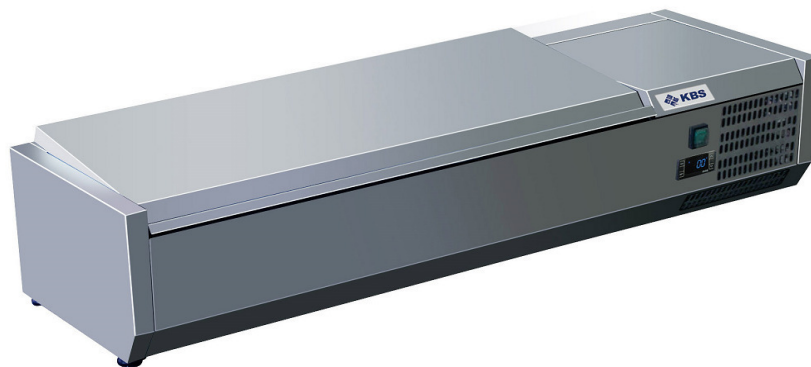

# Explosionszeichnung

Kühlaufsatz  
RX 1510

KBS Gastrotechnik GmbH - Johannes-Kepler-Str. 14 - 55129 Mainz

## Spare Parts list of VRX1500/380

N0.	CODE	NAME	MODEL	QUANTITY	MATERIAL	REMARK	
01	S900.13	FEET		4PCS	PLASTIC		
02	PS300.12	COVER HINGE		2PCS	STAINLESS		
03	S900.28	COVER HINGE AXIS		4PCS	STAINLESS		
04	S900.29	STRENGTHENING BOARD		2PCS	STAINLESS		
05	VRX38/15.S	SS/COVER		1PC	STAINLESS		
11	VRX38.10	UNIT ROOM COVER		1PCS	STAINLESS		
12	S900.44	FILTER DRIER	20g	1PCS	XH-9		
13	S900.36	DISCHARGE TUBE	Φ6	1PCS	COPPER		
14	VRX.11	CONDENSER	1/5HP	1PCS	COPPER/AL		
15	S900.03	PLASTIC CAP	Φ13	9PCS	PLASTIC		
16	VRX38.12	SIDE COVER		1PCS	STAINLESS		
18	S900.48	JUNCTION BOX		1			
19	S900.47	PLUG	LT312/1.5MM <sup>2</sup> x3G	1PCS			
20	VRX38.14	UNIT BOARD		1	ZINCFY STEEL		
21	S900.34	CONDENSER FAN	SA1238A2	1PCS			
22	S900.39	SUCTION TUBE	Φ8	1PCS	COPPER		
24	VRX.18	COMPRESSOR	OF789	1PCS			
25	VRX.15	CAPILLARY	Φ2.3x0.8x2000	1PCS	COPPER		
26	S900.01	MAIN SWITCH	DRH-2415-3	1PCS			
27	S900.02	THERMOSTAT	XR20C	1PCS			
28	VRX38.16	RIGHT SIDE GLASS		1PCS	SAFTY GLASS		
29	VRX38/15.17	BODY		1PCS			