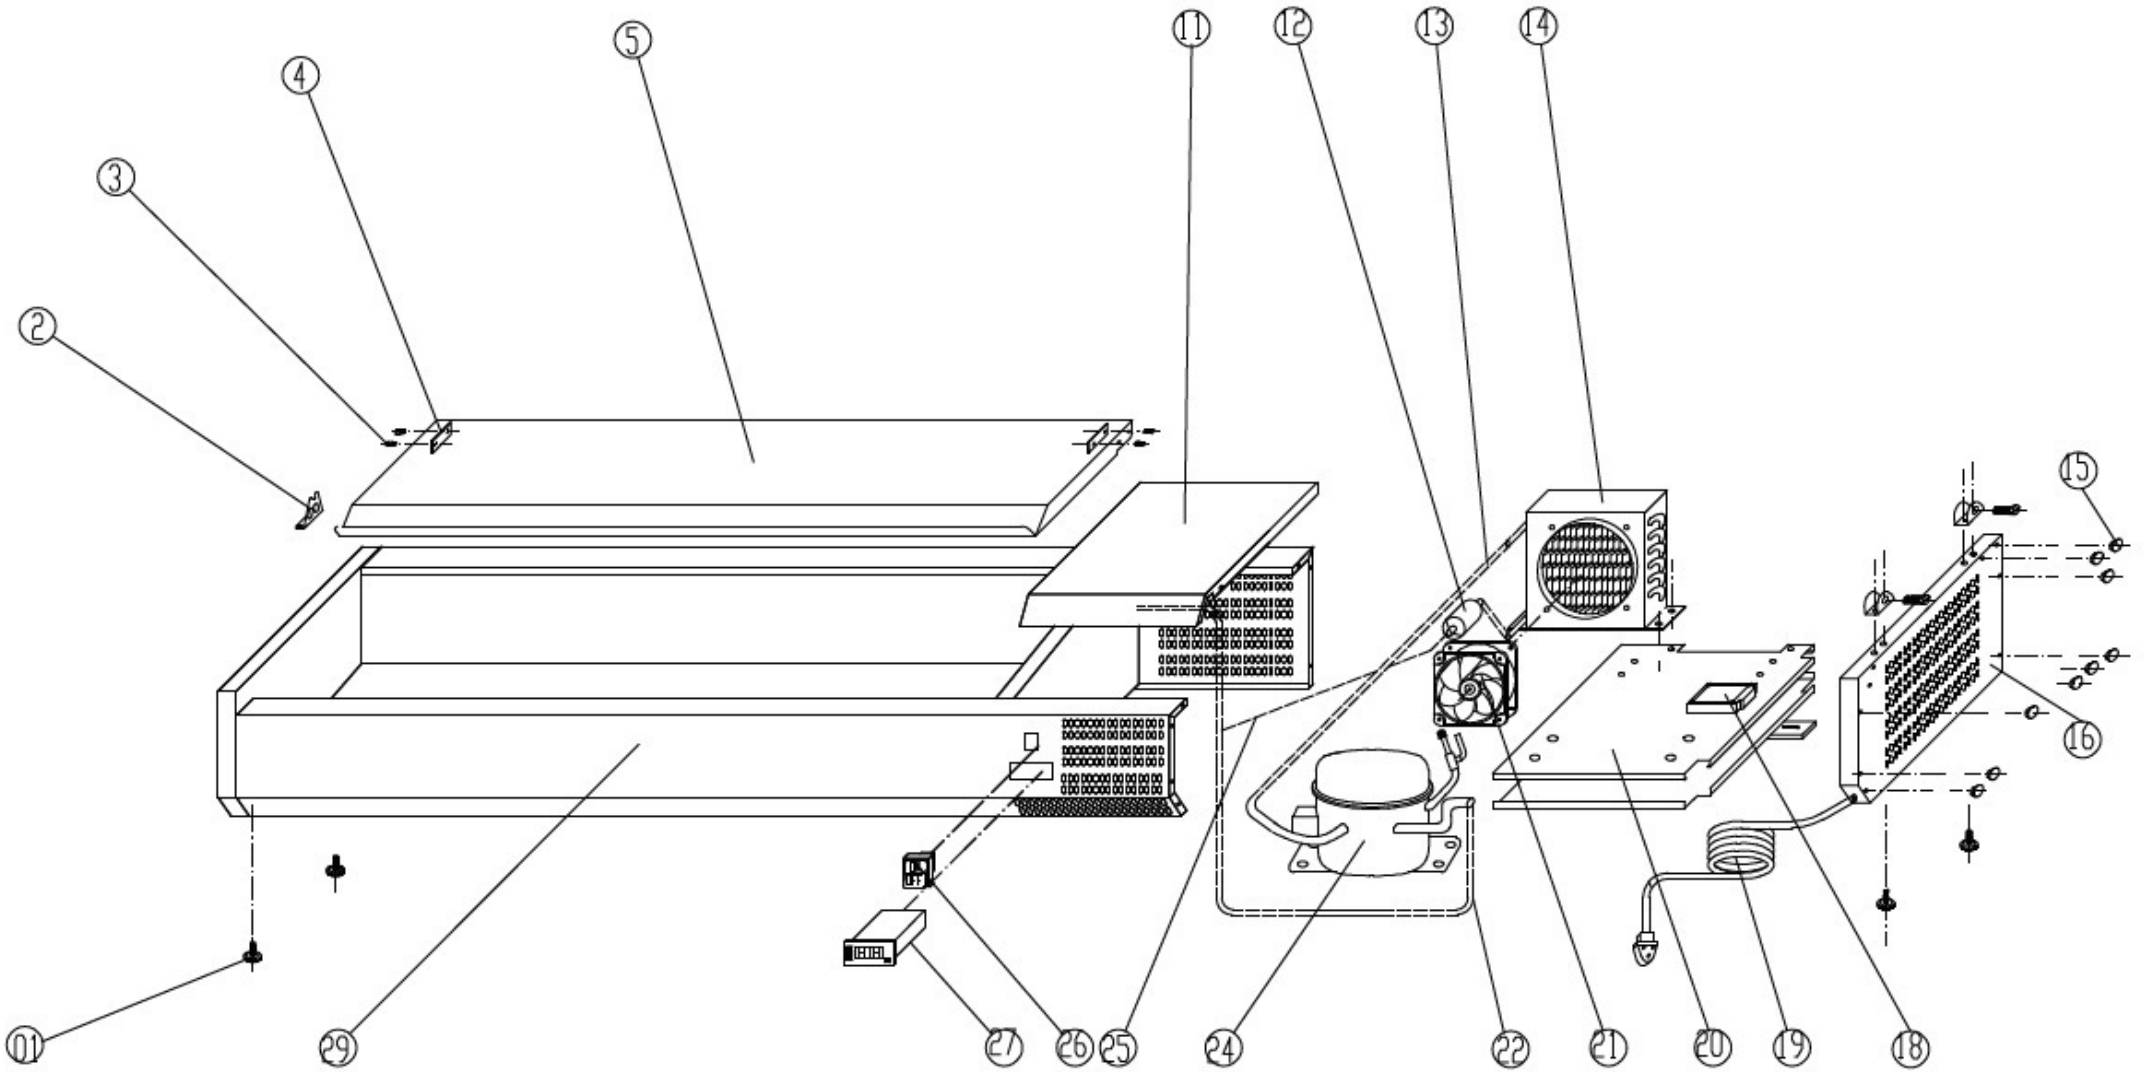

# Explosionszeichnung

Kühlaufsatz  
RX 1510

KBS Gastrotechnik GmbH - Johannes-Kepler-Str. 14 - 55129 Mainz

## Spare Parts list of VRX1500/380

N0.	CODE	NAME	MODEL	QUANTITY	MATERIAL	REMARK	
01	S900.13	FEET		4PCS	PLASTIC		
02	PS300.12	COVER HINGE		2PCS	STAINLESS		
03	S900.28	COVER HINGE AXIS		4PCS	STAINLESS		
04	S900.29	STRENGTHENING BOARD		2PCS	STAINLESS		
05	VRX38/15.S	SS/COVER		1PC	STAINLESS		
11	VRX38.10	UNIT ROOM COVER		1PCS	STAINLESS		
12	S900.44	FILTER DRIER	20g	1PCS	XH-9		
13	S900.36	DISCHARGE TUBE	Φ6	1PCS	COPPER		
14	VRX.11	CONDENSER	1/5HP	1PCS	COPPER/AL		
15	S900.03	PLASTIC CAP	Φ13	9PCS	PLASTIC		
16	VRX38.12	SIDE COVER		1PCS	STAINLESS		
18	S900.48	JUNCTION BOX		1			
19	S900.47	PLUG	LT312/1.5MM <sup>2</sup> x3G	1PCS			
20	VRX38.14	UNIT BOARD		1	ZINCFY STEEL		
21	S900.34	CONDENSER FAN	SA1238A2	1PCS			
22	S900.39	SUCTION TUBE	Φ8	1PCS	COPPER		
24	VRX.18	COMPRESSOR	OF789	1PCS			
25	VRX.15	CAPILLARY	Φ2.3x0.8x2000	1PCS	COPPER		
26	S900.01	MAIN SWITCH	DRH-2415-3	1PCS			
27	S900.02	THERMOSTAT	XR20C	1PCS			
28	VRX38.16	RIGHT SIDE GLASS		1PCS	SAFTY GLASS		
29	VRX38/15.17	BODY		1PCS			