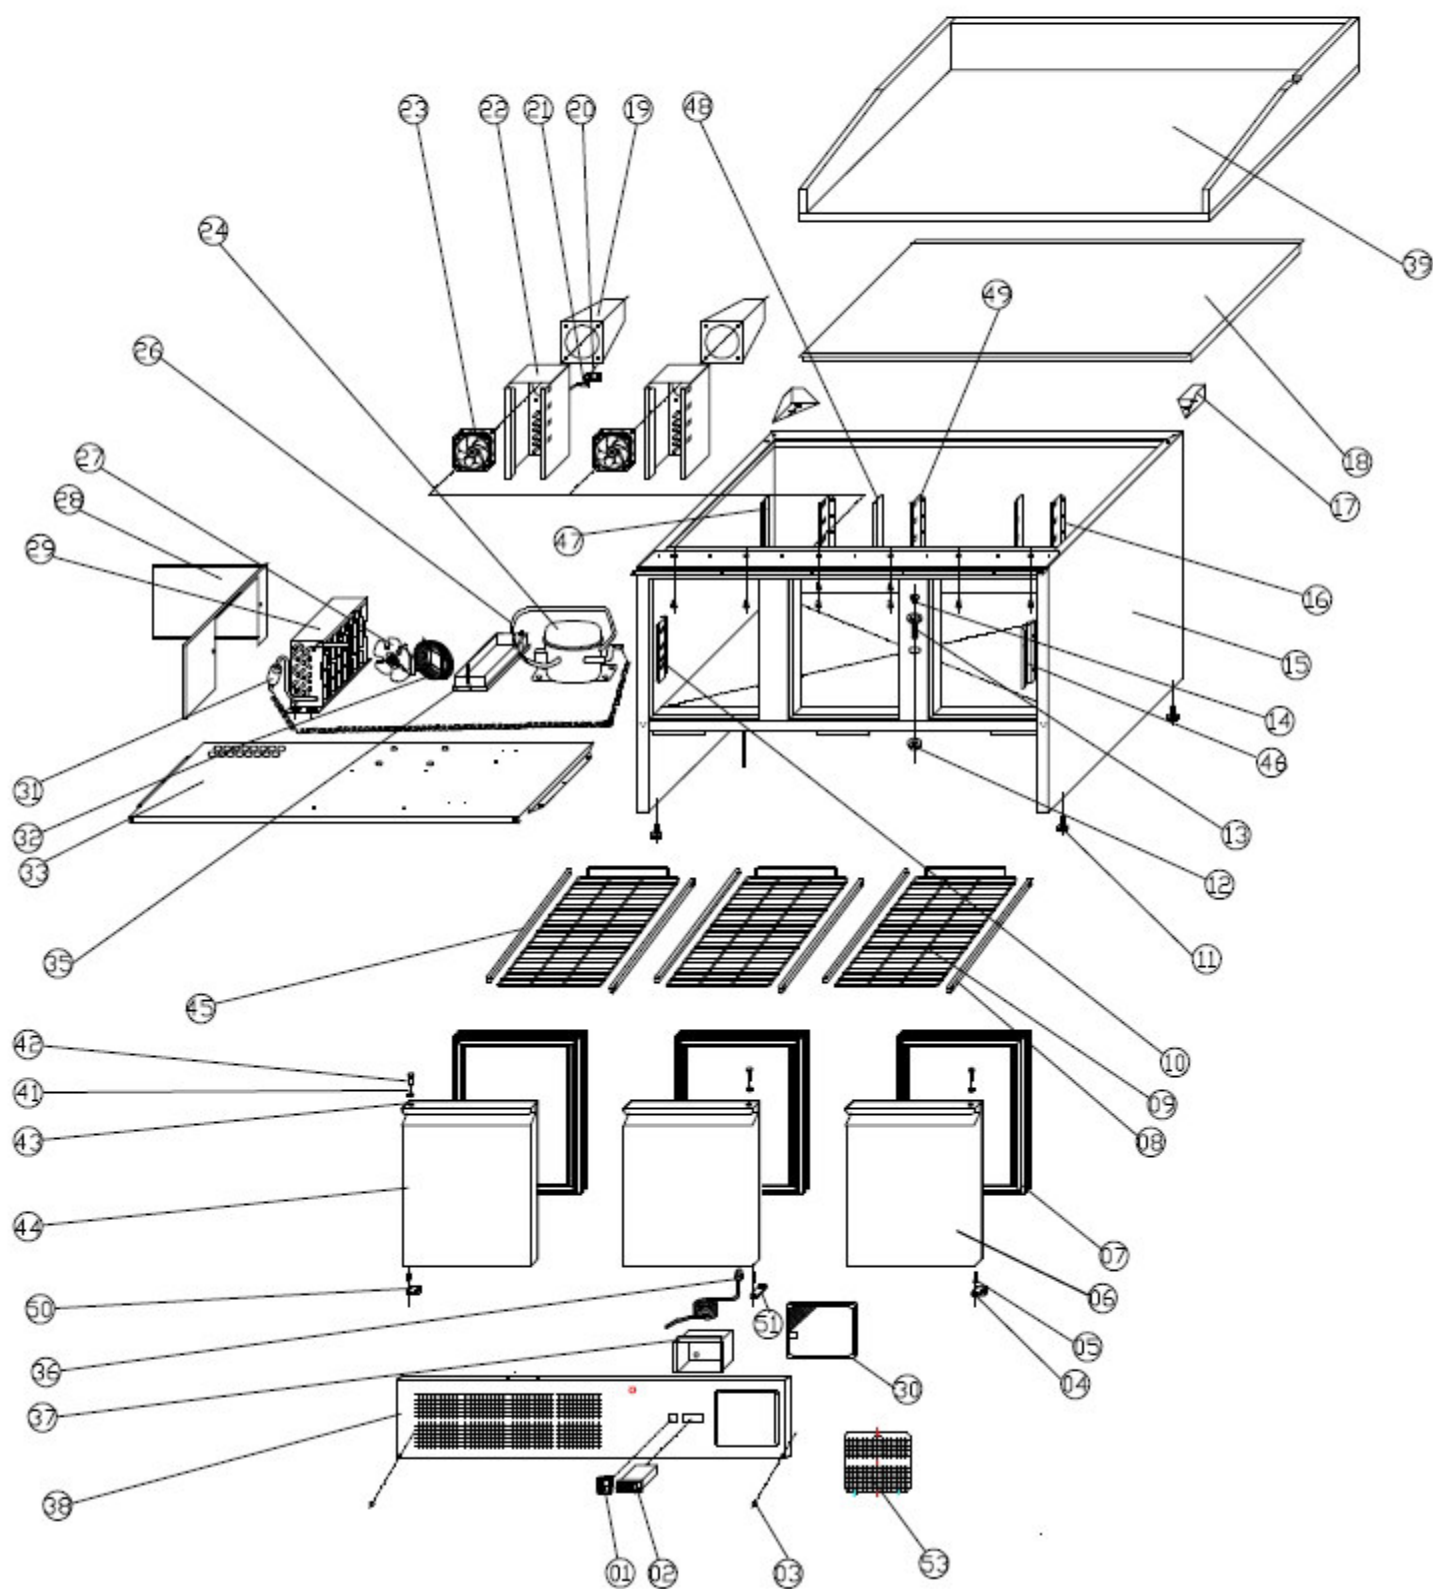

# Explosionszeichnung

Pizza Kühltsch  
KBS 903 PT

KBS Gastrotechnik GmbH - Johannes-Kepler-Str. 14 - 55129 Mainz

## SPARE PARTS LIST

N0.	CODE	NAME	MODEL	QUY.
1	S900.01	MAIN SWITCH	DRH-2415-3	1PC
2	S900.02C	THERMOSTAT	XR02CX	1PC
3	S900.03	PLASTIC CAP	Φ13	8PCS
4	S900.05R	DOWN HINGE RIGHT		1PCS
5	S900.06	DOWN HINGE AXIS		3PCS
6	S900.07R	DOOR (Door with handle)		2PCS
7	S900.08	GASKET		3PCS
8	GN2100TN.31R	GUIDE RIGHT		3PCS
9	GN2100TN.32	SHELF	GN1/1	3PCS
10	S901.06L	SIDE SUPPORT LEFT		3PCS
11	S900.13	FEET		4PCS
12	S900.14	DRAIN PIPE NUT		1PC
13	S900.15	DRAIN PIPE		1PC
14	S900.16	DRAIN PIPE COVER		1PC
15	S903.01	BODY		1PC
16	S901.05R	BACK SUPPORT RIGHT		1PC
17	S903.13	S903 TOP HINGE		2PCS
18	S903.14	INTERNAL PZ TOP		1PC
19	S901.03	AIRFLOW DUCT		2PCS
20	GN650TN.12	SENSOR FIXED CLIP		1PC
21	S900.32	SENSOR		1PC
22	S901.04	CIRCLE FAN SUPPORT		2PCS
23	PS200.04	CIRCLE FAN	SA9225A2	2PCS
24	G-S903.01	COMPRESSOR	HPKD190A	1PC
26	S903.02	DISCHARGE TUBE	Φ6	1PC
27	GN650TN.34	CONDENSER FAN	CA01-01/Φ200	1PC
28	S903.06	CONDENSOR COVER BOARD	370×400×253	1PC
29	GN650TN.38	CONDENSER		1PC
30	U-GN2100TN(HT11)	FILTER	230×208	1PC
31	GN70TN.23	FILTER DRIER	25g	1PC
32	GN650TN.46	BASKET GUARD GRILLS		1PC
33	S903.09	UNIT BOARD		1PC
35	S900.40	WATER PAN		1PC
36	S900.47	PLUG	LT312/1.5MM <sup>2</sup> ×3GL	1PC
37	S900.48	JUNCTION BOX		1PC
38	S903.11J9	FRONT PANEL		1PC
39	S903PZ.01	TOP		1PC
41	GN2100TN.85	NUT	M8	3PCS
42	GN2100TN.84	DOOR HINGE AXIS	Φ6	3PCS
43	GN2100TN.83	DOOR BUSHING	Φ6	3PCS
44	S900.07L	DOOR (Door with		1PC
45	GN2100TN.31L	GUIDE LEFT		3PCS
46	S901.06R	SIDE SUPPORT RIGHT		3PCS
47	S901.05L	BACK SUPPORT LEFT		1PC
48	S901.18L	BACK MIDDLE SUPPORT		2PCS
49	S901.18R	BACK MIDDLE SUPPORT		2PCS

50	S900.05L	DOWN HINGE LEFT		1PC
51	S903.04	MIDDLE HINGE		1PC
53	S903.12	SCREEN FILTER SUPPORT		1PC