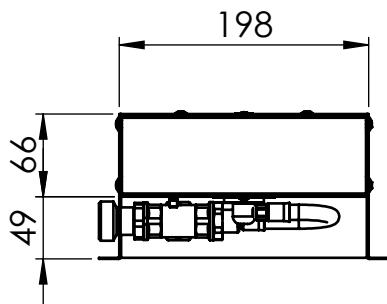

# SCHNITTZEICHNUNG

KBS Gastrotechnik GmbH – Schoßbergstraße 26 – 65201 Wiesbaden

AISI 304 Housing  
1mm Thickness

Inlet hose L=31 cm w. Female G1/2"  
w.shut off inlet valve and handle

DN6 x 160cm  
Drinking Water grade Rubber Hose

Spray Gun w. multi-holes outlet

TITLE / DESCRIZIONE	DRN / DIS	CHD / VER	APPR
Enclosed MiNiReel Hose Reel with inlet shut-off valve with DN6 160cm Drinking Water Grade Hose . Spray valve "ECO P" black w.backflow preventer, G1/2" female inlet with built-in check valve, Housing AISI 304 Stainless Steel	SCALE / SCALA 1:6	DATE / DATA 19/06/2020	SHEET / PAG 1 of 2
This drawing contains proprietary information which is the property of KLARCO S.R.L. without whose written permission it may not be copied, shown or handed to a third party or otherwise used	Questo disegno contiene informazioni di proprietà di KLARCO S.R.L. e senza la sua autorizzazione scritta non può essere copiato, mostrato o ceduto a terzi o in qualsiasi altro modo usato	NUMBER / CODICE DIS. MODEL / PRODOTTO	5R.MINI.K1043