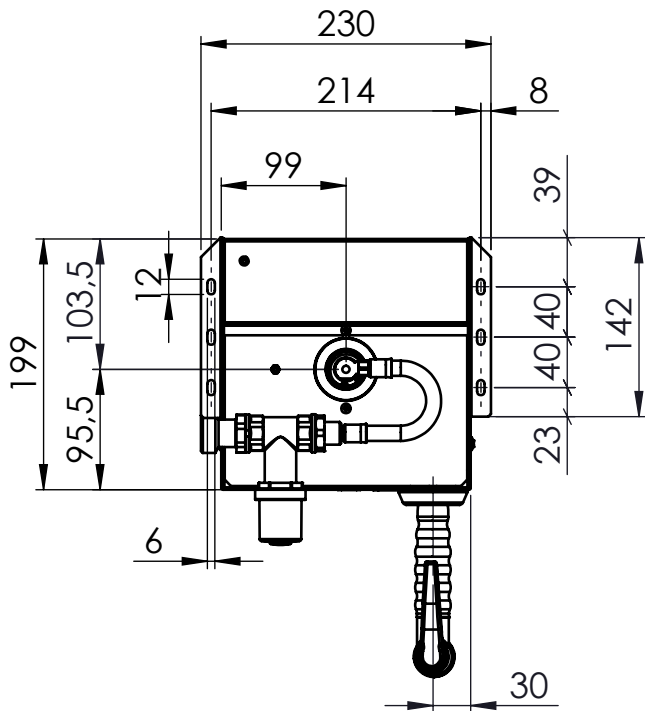

# SCHNITTZEICHNUNG

KBS Gastrotechnik GmbH – Schoßbergstraße 26 – 65201 Wiesbaden

AISI 304 Housing  
1mm Thickness

Inlet hose L=31 cm w. Female G1/2"  
w.shut off inlet valve and handle

DN6 x 160cm  
Drinking Water grade Rubber Hose

Spray Gun w. multi-holes outlet

TITLE / DESCRIZIONE	DRN / DIS	CHD / VER	APPR
Enclosed MiNiReel Hose Reel with inlet shut-off valve with DN6 160cm Drinking Water Grade Hose . Spray valve "ECO P" black w.backflow preventer, G1/2" female inlet with built-in check valve, Housing AISI 304 Stainless Steel	SCALE / SCALA 1:6	DATE / DATA 19/06/2020	SHEET / PAG 1 of 2
This drawing contains proprietary information which is the property of KLARCO S.R.L. without whose written permission it may not be copied, shown or handed to a third party or otherwise used	Questo disegno contiene informazioni di proprietà di KLARCO S.R.L. e senza la sua autorizzazione scritta non può essere copiato, mostrato o ceduto a terzi o in qualsiasi altro modo usato	NUMBER / CODICE DIS. MODEL / PRODOTTO	5R.MINI.K1043