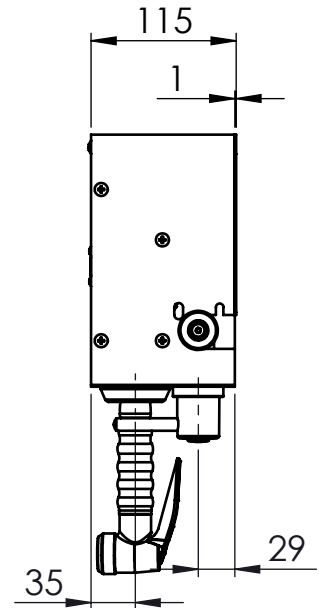

# SCHNITTZEICHNUNG

KBS Gastrotechnik GmbH – Schoßbergstraße 26 – 65201 Wiesbaden

AISI 304 Housing  
1mm Thickness

Inlet hose L=31 cm w. Female G1/2"  
w.shut off inlet valve and handle

DN6 x 160cm  
Drinking Water grade Rubber Hose

Spray Gun w. multi-holes outlet

TITLE / DESCRIZIONE	DRN / DIS	CHD / VER	APPR
Enclosed MiNiReel Hose Reel with inlet shut-off valve with DN6 160cm Drinking Water Grade Hose . Spray valve "ECO P" black w.backflow preventer, G1/2" female inlet with built-in check valve, Housing AISI 304 Stainless Steel	SCALE / SCALA 1:6	DATE / DATA 19/06/2020	SHEET / PAG 1 of 2
This drawing contains proprietary information which is the property of KLARCO S.R.L. without whose written permission it may not be copied, shown or handed to a third party or otherwise used	Questo disegno contiene informazioni di proprietà di KLARCO S.R.L. e senza la sua autorizzazione scritta non può essere copiato, mostrato o ceduto a terzi o in qualsiasi altro modo usato	NUMBER / CODICE DIS. MODEL / PRODOTTO	5R.MINI.K1043