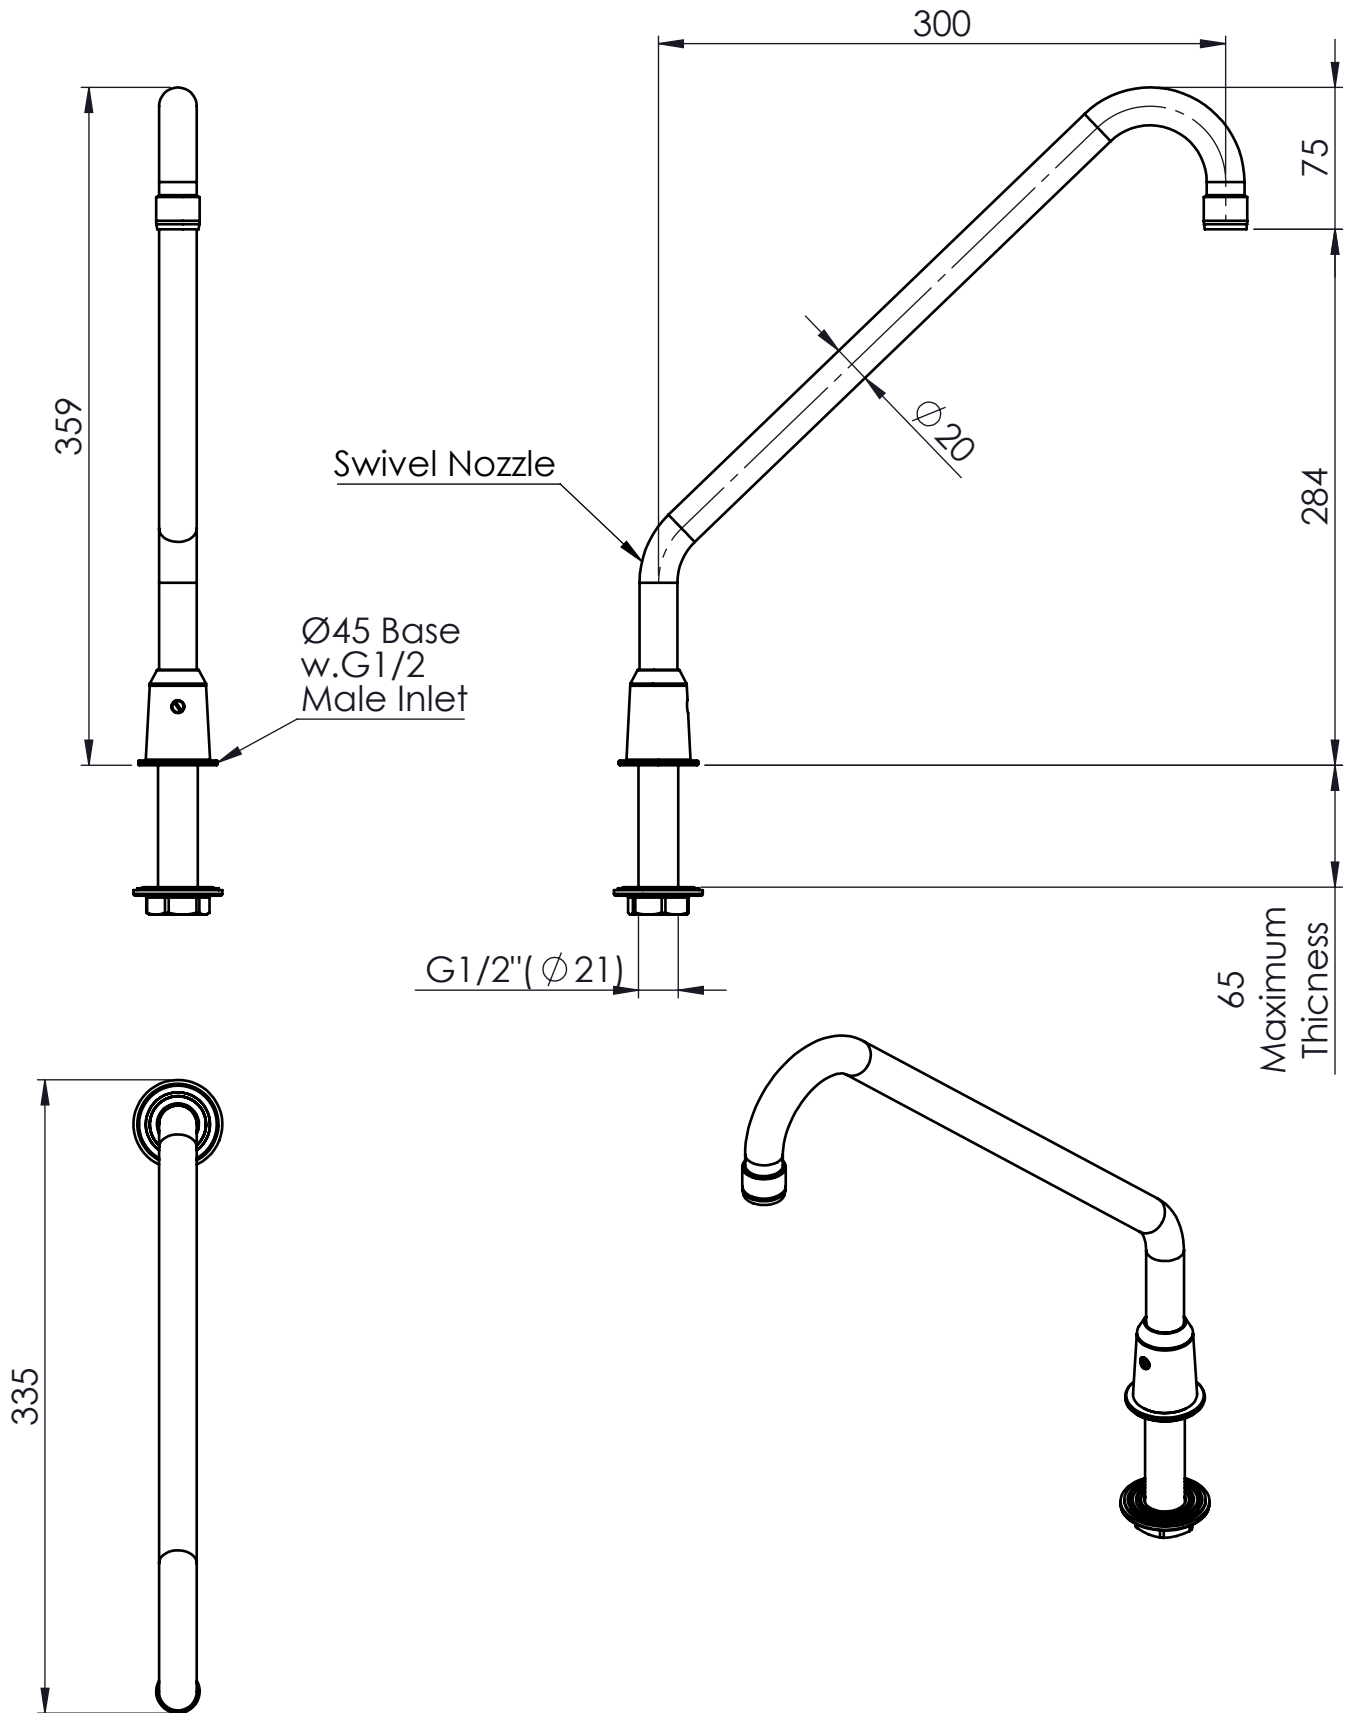

TITLE / DESCRIZIONE

Single hole for pedal control mixers deck mount Pillar faucet with 300mm, 360° swivel nozzle (Ø 20mm). G1/2" male inlet shank, brass, chrome plated.

DRN / DIS

CHD / VER

APPR

SCALE / SCALA 1:4

DATE / DATA 25/11/2020

SHEET / PAG 1 of 2

NUMBER / CODICE DIS.

MODEL / PRODOTTO
1S.2040.08.00

A4V