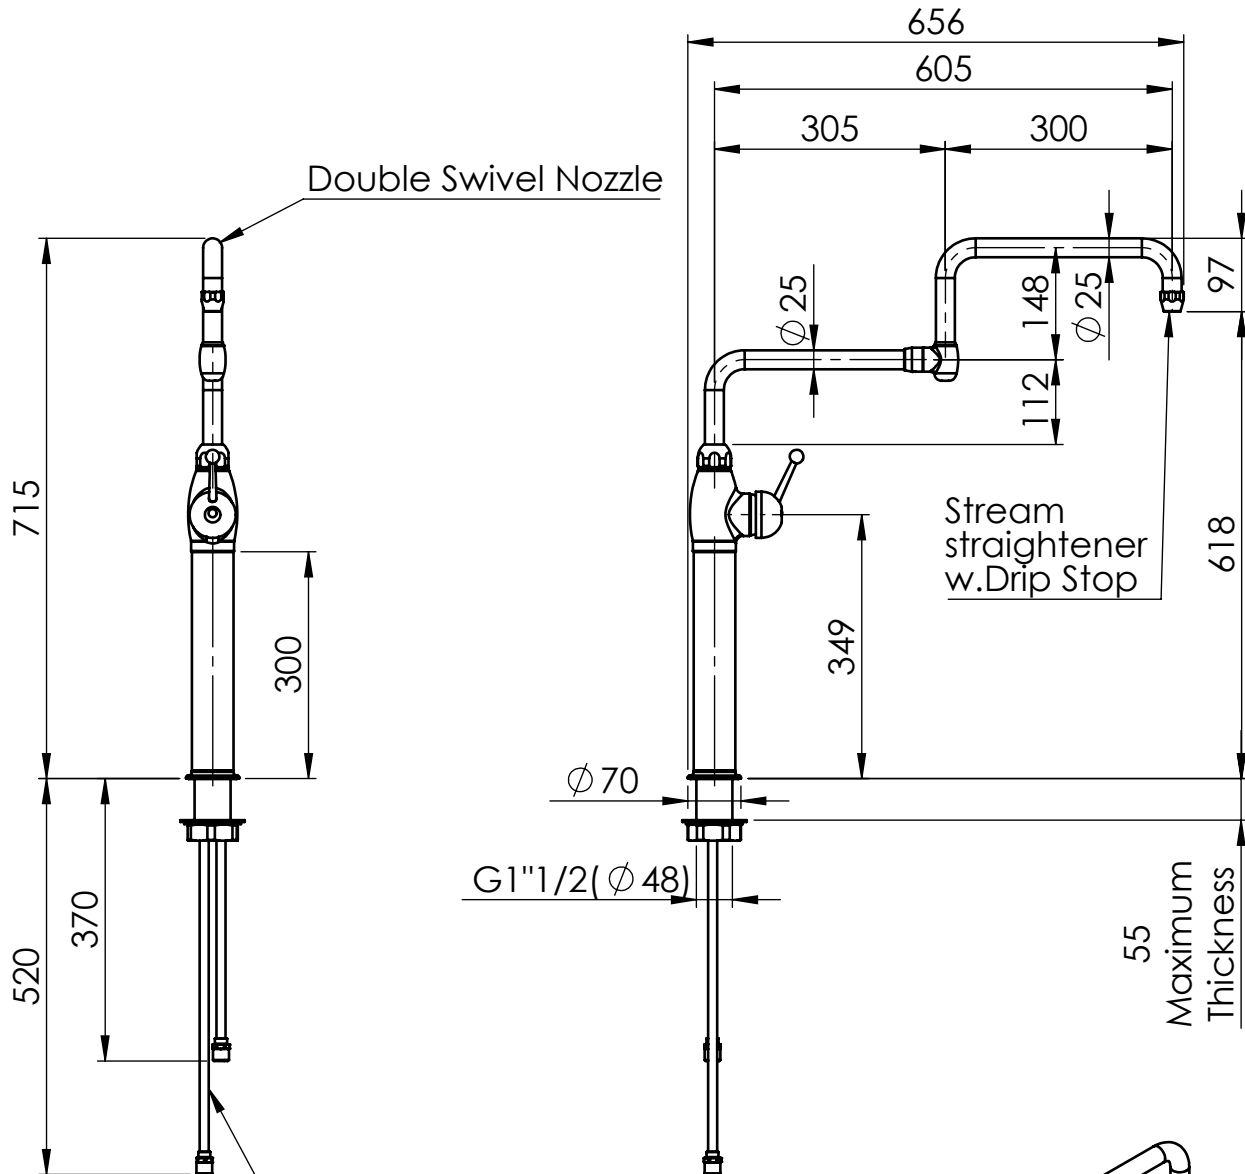

SCHNITTZEICHNUNG

KBS Gastrotechnik GmbH – Schoßbergstraße 26 – 65201 Wiesbaden

Double Swivel Nozzle

Stream straightener w. Drip Stop

370-520mm
Supply Copper Pipe
Male G1/2" inlet

Rough-In Requirement:
50mm Mounting Hole

TITLE / DESCRIZIONE	DRN / DIS	CHD / VER	APPR
Extra robust and high flow single hole, deck-mount, single lever (LCA) mixing faucet for pot filling with 300mm riser, 300+300mm, 360° double-joint swivel nozzle (Ø 25mm) and Drip Stop. 80mm-long mounting shank, G1/2" male inlets, high flow ceramic cartridge, brass, chrome plated	SCALE / SCALA 1:10	DATE / DATA 09/03/2020	SHEET / PAG 1 of 2
This drawing contains proprietary information which is the property of KLARCO S.R.L. without whose written permission it may not be copied, shown or handed to a third party or otherwise used	Questo disegno contiene informazioni di proprietà di KLARCO S.R.L. e senza la sua autorizzazione scritta non può essere copiato, mostrato o ceduto a terzi o in qualsiasi altro modo usato	NUMBER / CODICE DIS. MODEL / PRODOTTO 1E.2943.E7.79	A4V