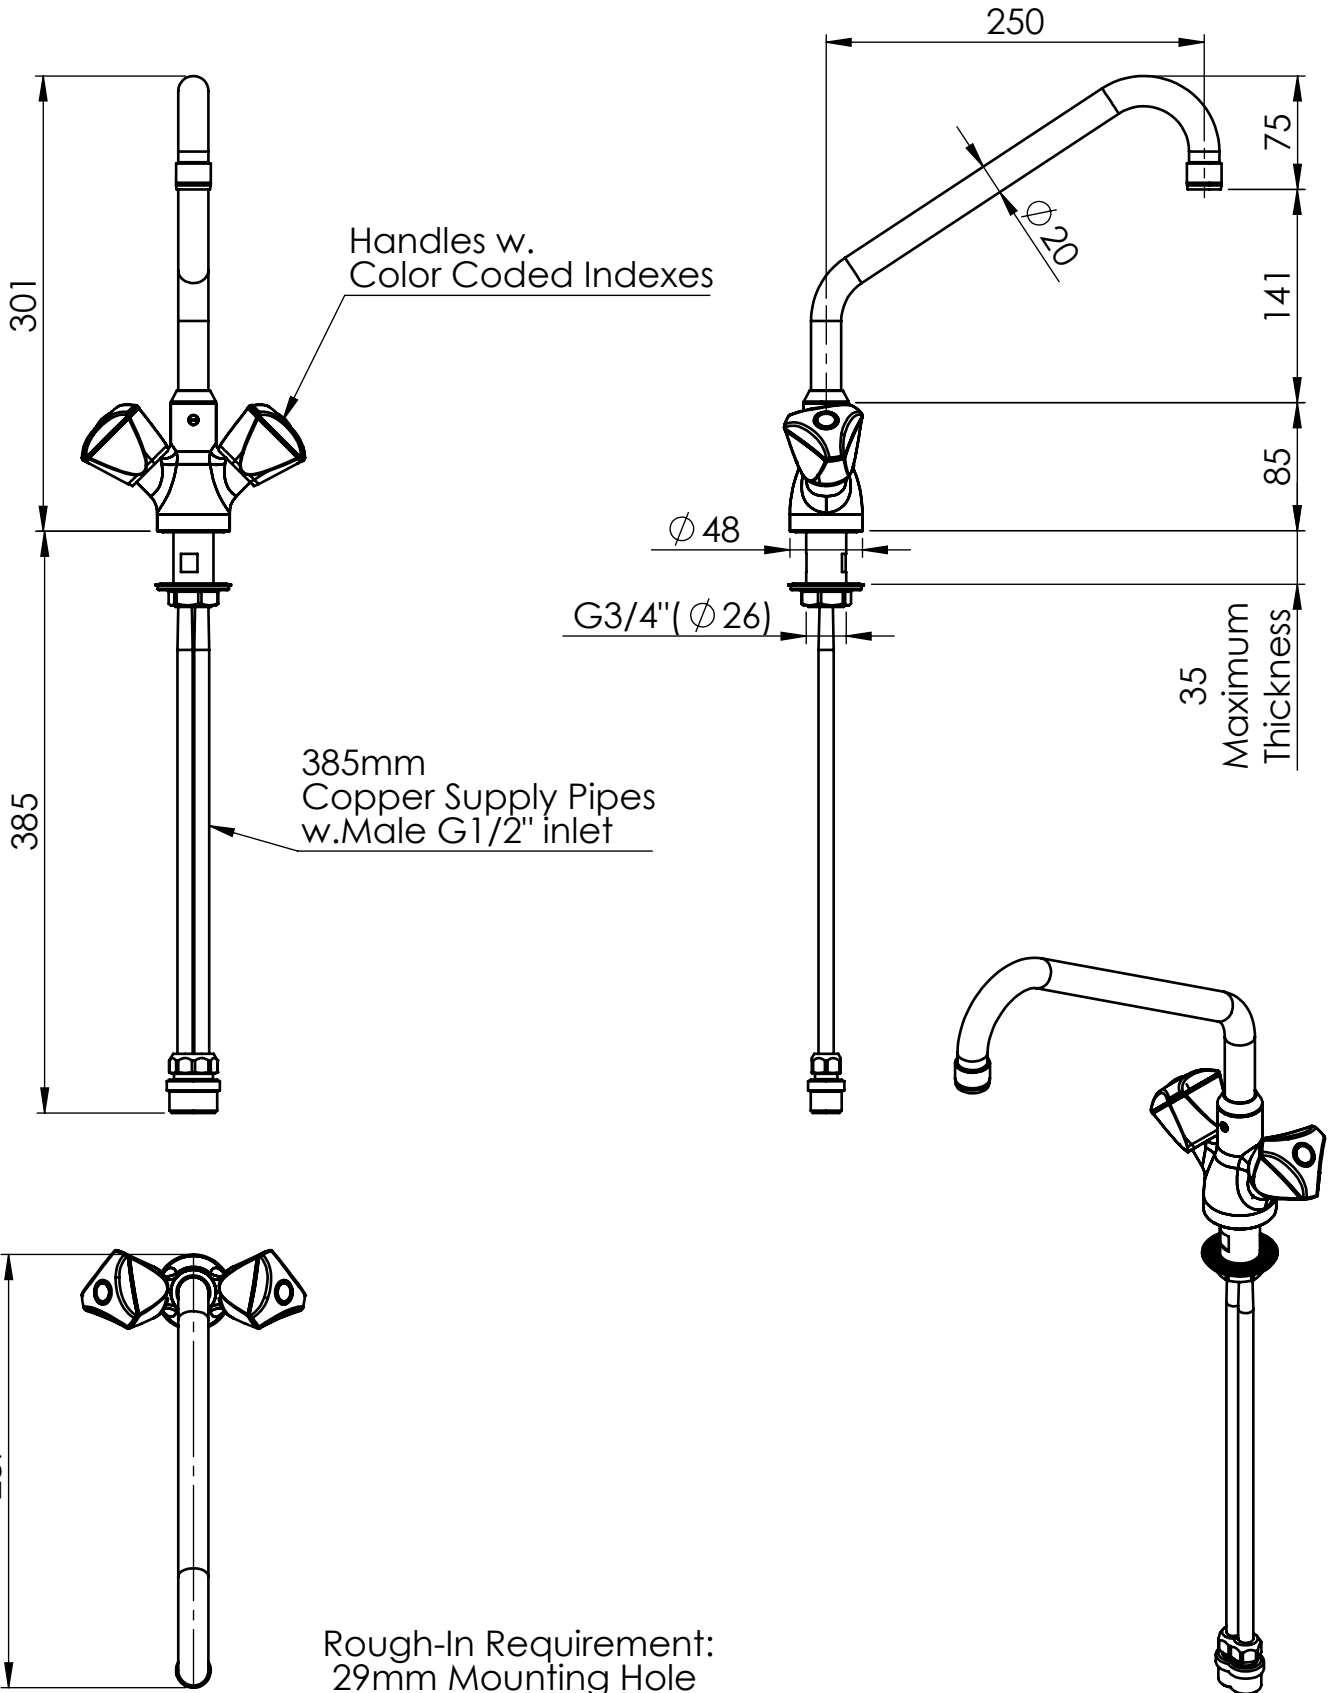

TITLE / DESCRIZIONE

Single hole, deck-mount, mixing temperature monoblock faucet with 250mm, 360° swivel nozzle (Ø 20mm). 50mm-long mounting shank, G1/2" female inlets, G1/2" compression headworks, brass, chrome plated, Zamak metal chrome plated handles

DRN / DIS

CHD / VER

APPR

SCALE / SCALA 1:5

DATE / DATA 08/06/2020

SHEET / PAG 1 of 2

NUMBER / CODICE DIS.

MODEL / PRODOTTO
1S.2402.05.S3

A4V