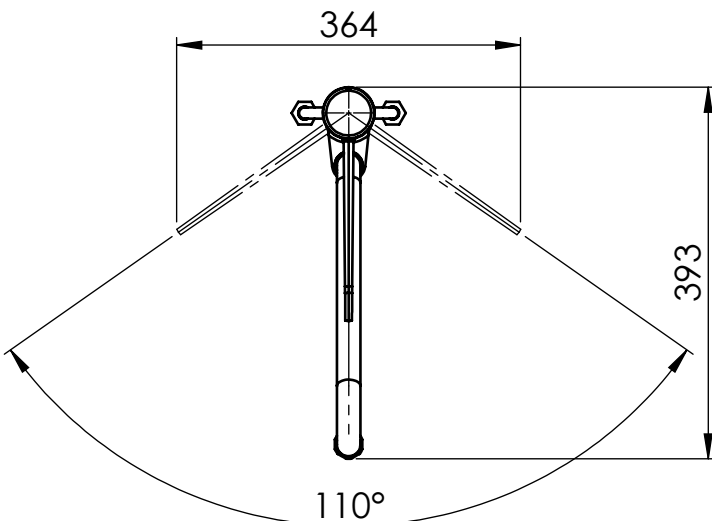

Lever rotation angle: 110°

**Rough-In Requirement:
29mm Mounting Hole**