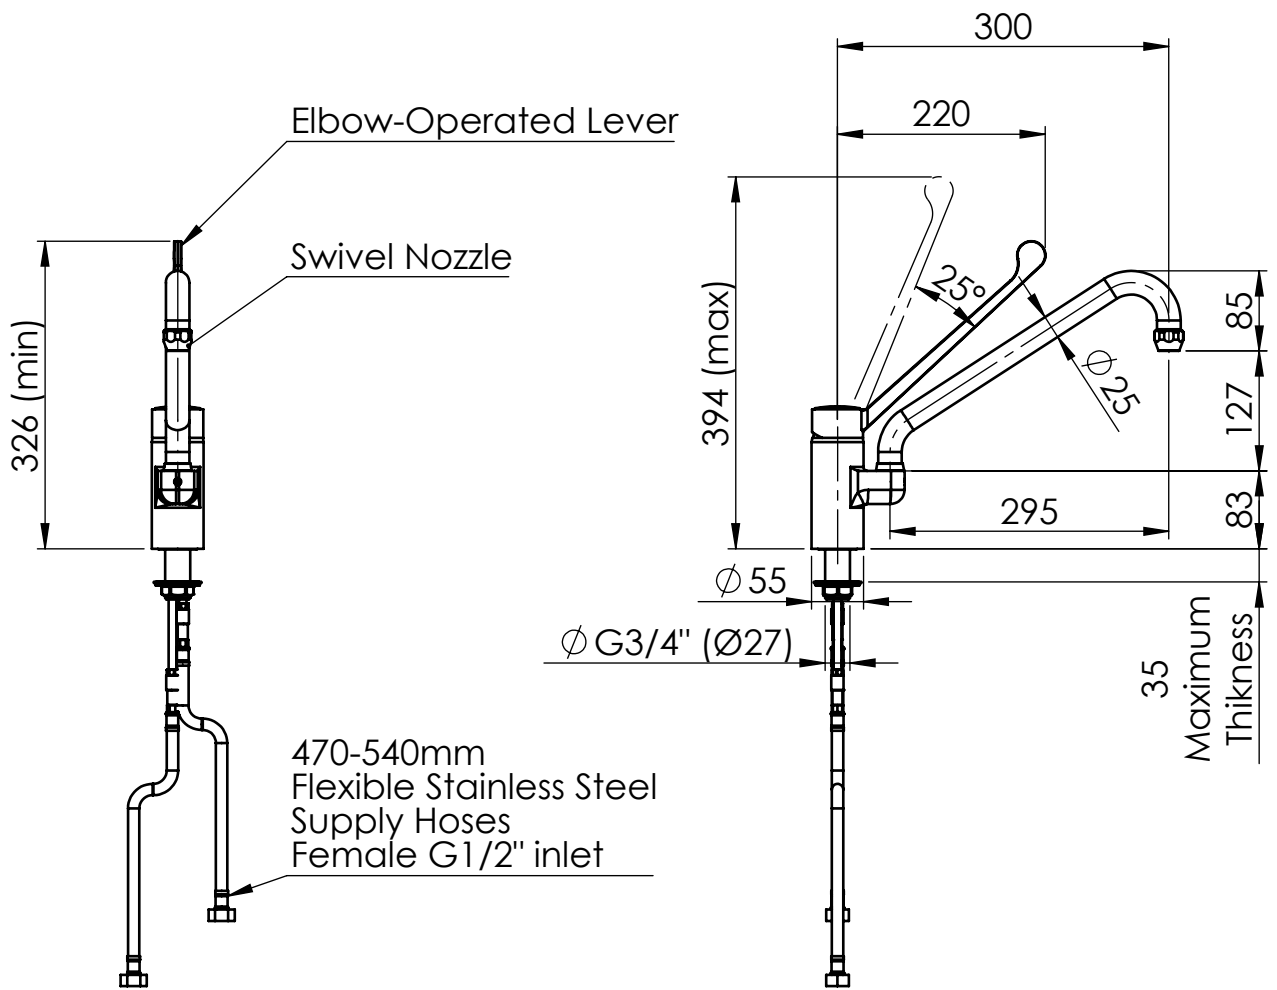

Lever opening angle: 0-25°