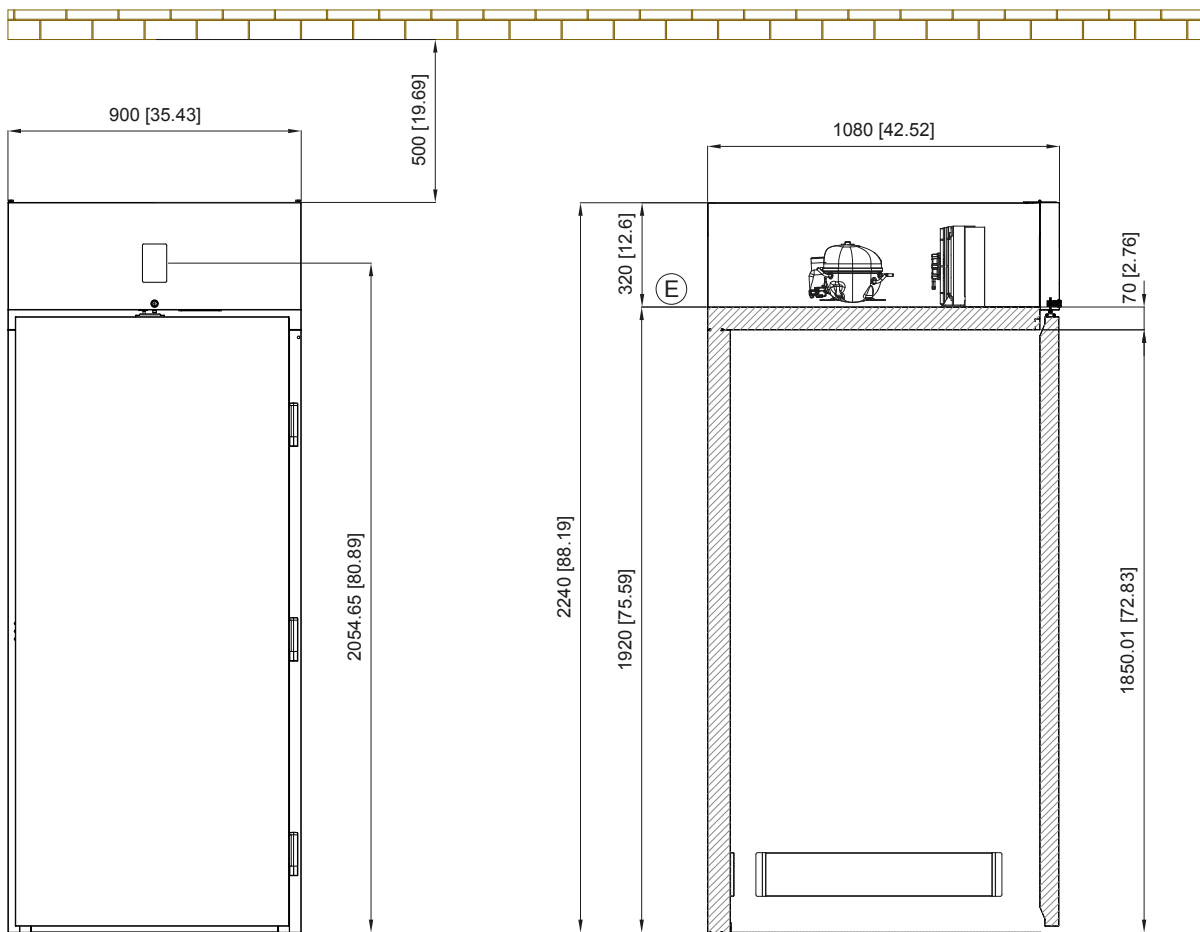

# ROLL-IN TN RRB1N1A

- (B) SCATOLA ELETTRICA  
ELECTRICAL BOX
- (E) CONNESSIONE ELETTRICA  
ELECTRICAL CONNECTION
- (W) CONNESSIONE SCARICO 1/2"  
DRAIN CONNECTION 1/2"

DIMENSIONI mm  
DIMENSIONS [in]