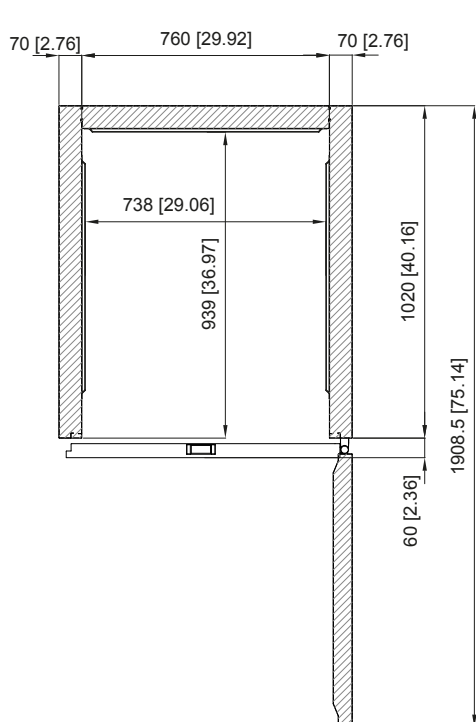

# ROLL-IN TN RRB1N1A

- (B) SCATOLA ELETTRICA  
ELECTRICAL BOX
- (E) CONNESSIONE ELETTRICA  
ELECTRICAL CONNECTION
- (W) CONNESSIONE SCARICO 1/2"  
DRAIN CONNECTION 1/2"

DIMENSIONI mm  
DIMENSIONS [in]