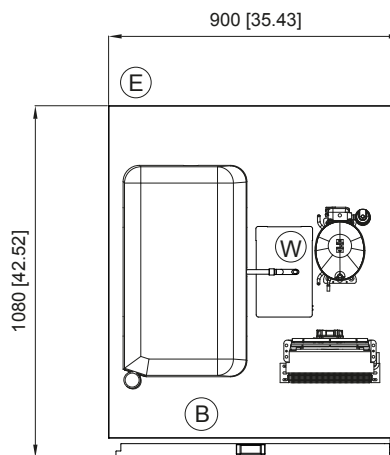

# ROLL-IN TN RRB1N1A

- (B) SCATOLA ELETTRICA  
ELECTRICAL BOX
- (E) CONNESSIONE ELETTRICA  
ELECTRICAL CONNECTION
- (W) CONNESSIONE SCARICO 1/2"  
DRAIN CONNECTION 1/2"

DIMENSIONI mm  
DIMENSIONS [in]